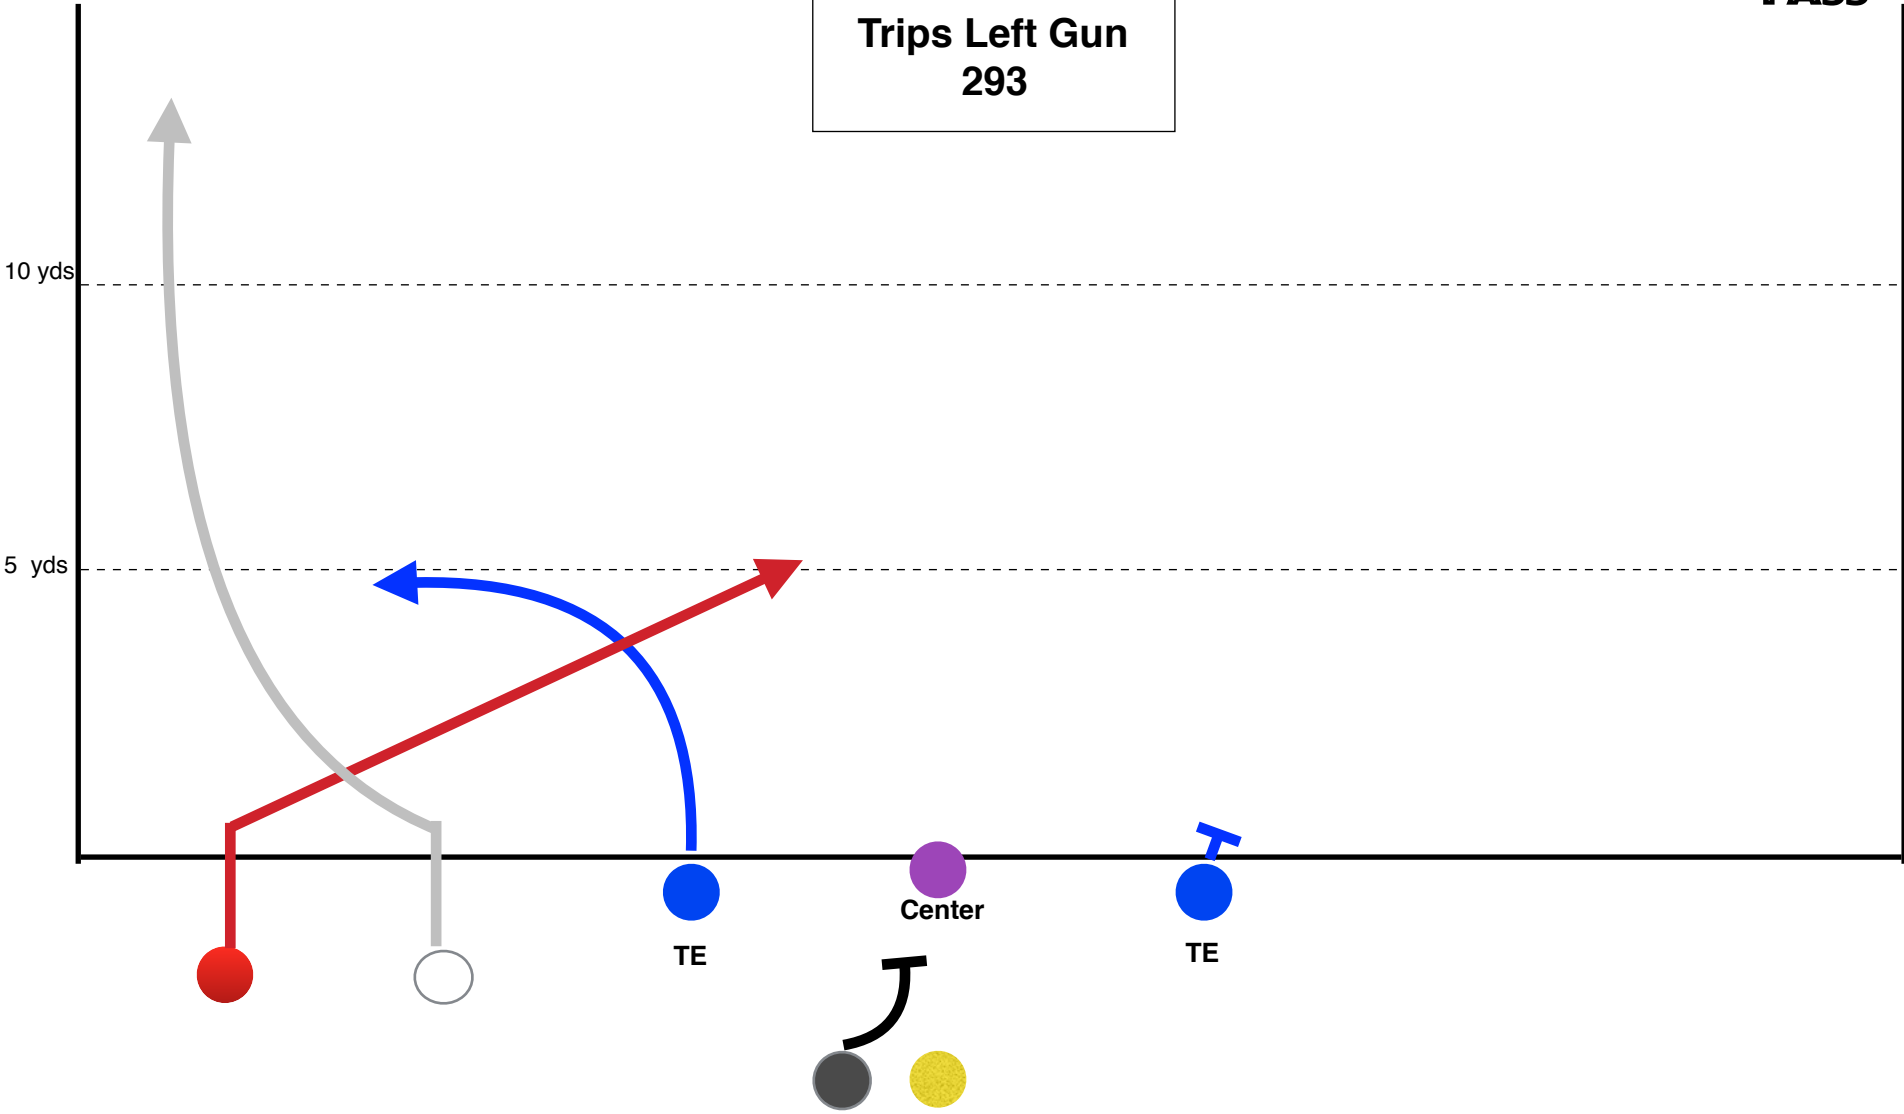

800
2,9,9
Swings

PASS

**Trips Left Gun
963**

PASS

Trips Left Gun
929

PASS

**Trips Left Gun
9Squirrel9**

PASS

Trips Left Gun
223

PASS

Trips Left Gun
293

PASS

Trips Left Gun
9,3,SQ

PASS

800 Flop

10 yds

5 yds

900 Flop

10 yds

5 yds

WR

4

TE

2