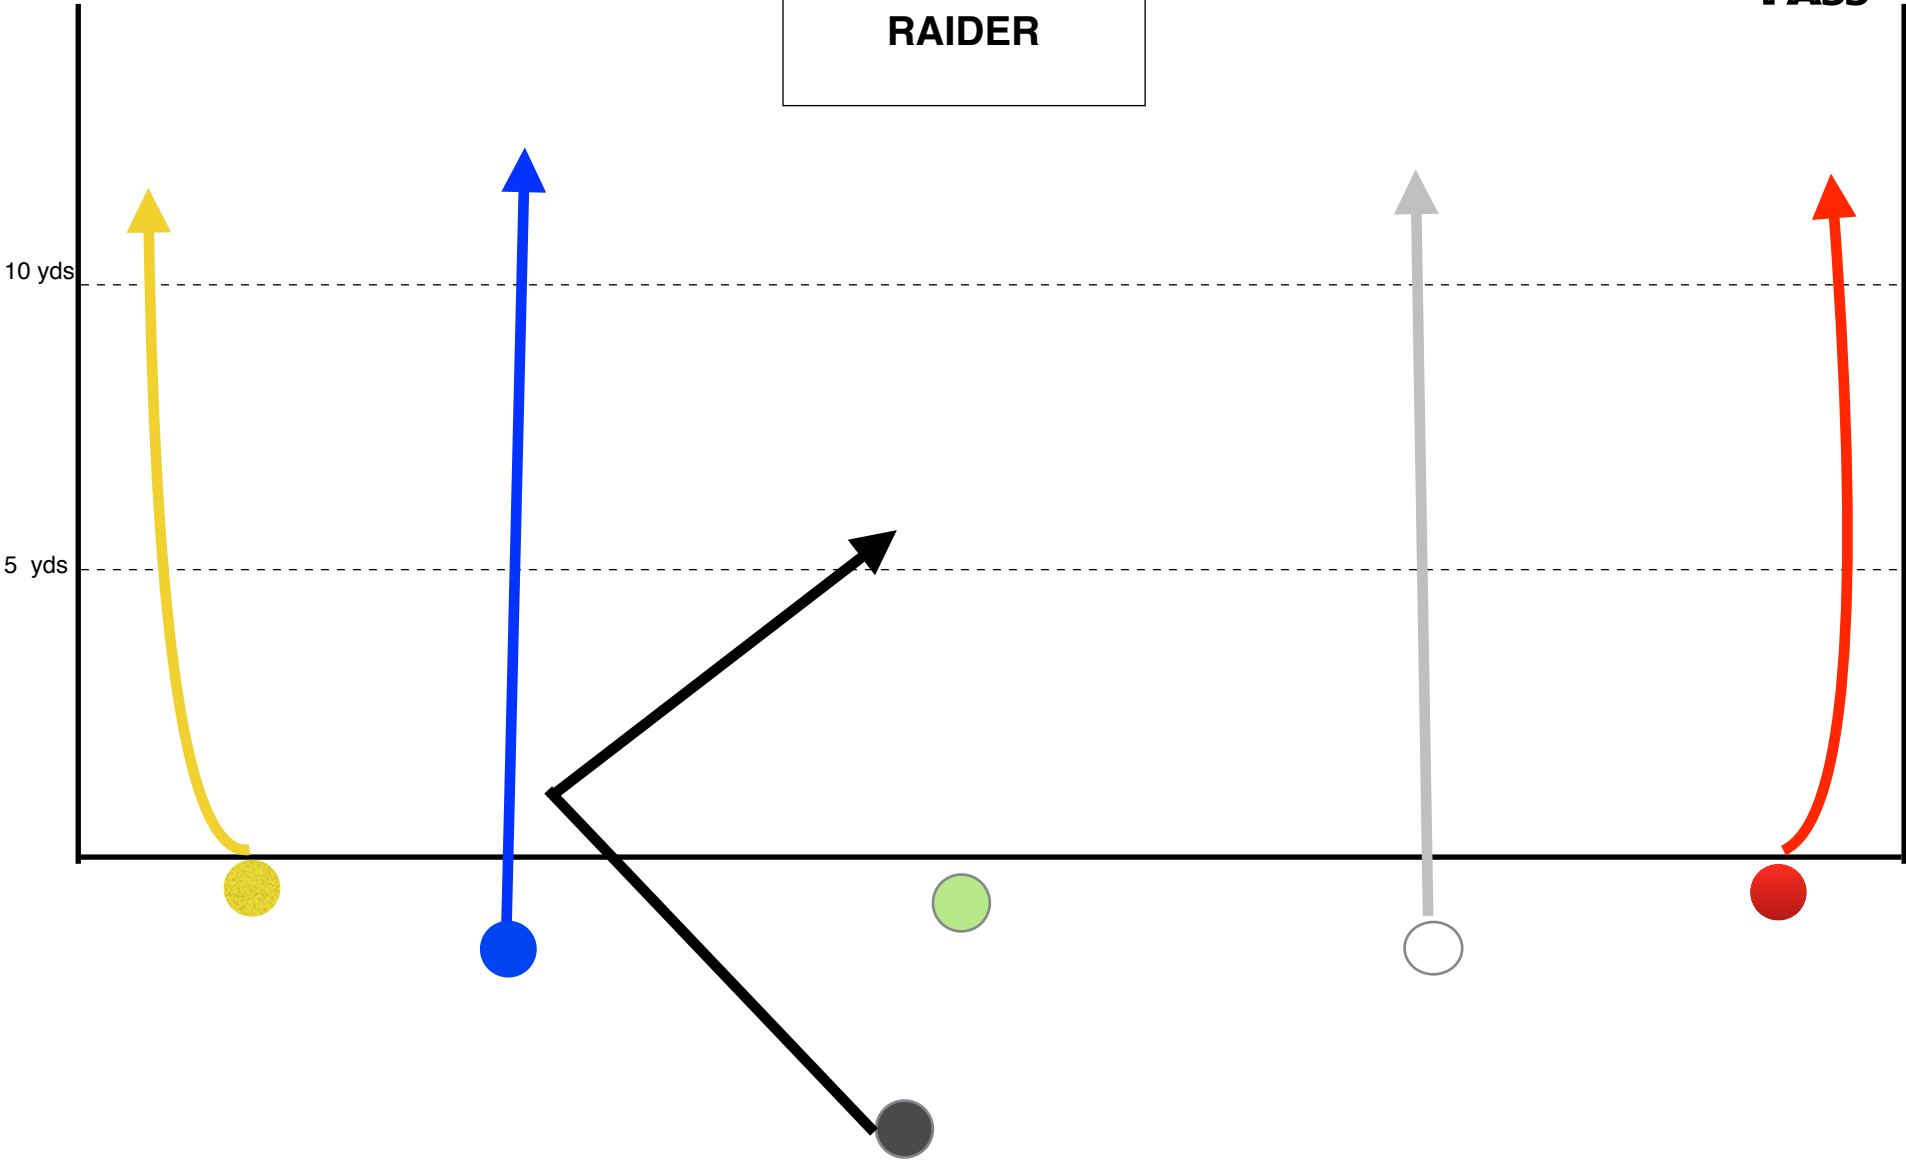

Dubs
DEVIL

PASS

Dubs
RAIDER

PASS

Dubs
PICASSO

PASS

10 yds

5 yds

Just a Normal
Draw

Dubs
Van Gogh

PASS

10 yds

5 yds

Fake Draw
Hit deep slot
comeback
(15yds)

**Dubs
stop, post
corner, seam,
curl
swing**

PASS