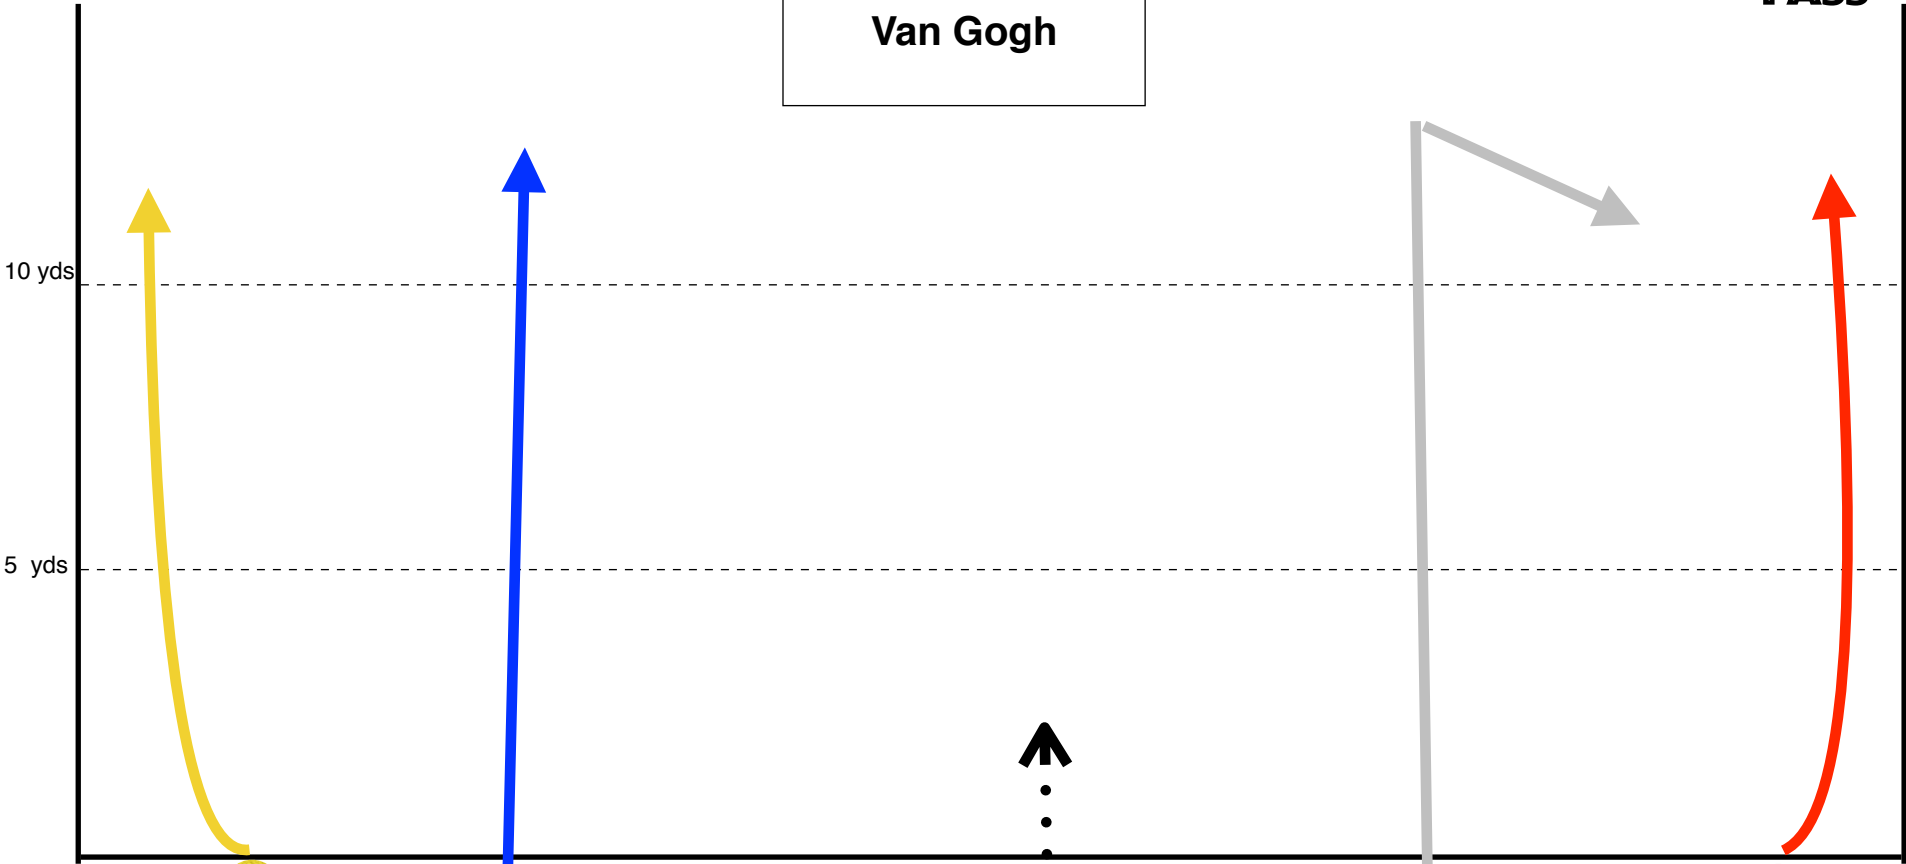

Just a Normal
Draw

Dubs
Van Gogh

PASS

10 yds

5 yds

Fake Draw
Hit deep slot
comeback
(15yds)

**Dubs
stop, post
corner, seam,
curl
swing**

PASS