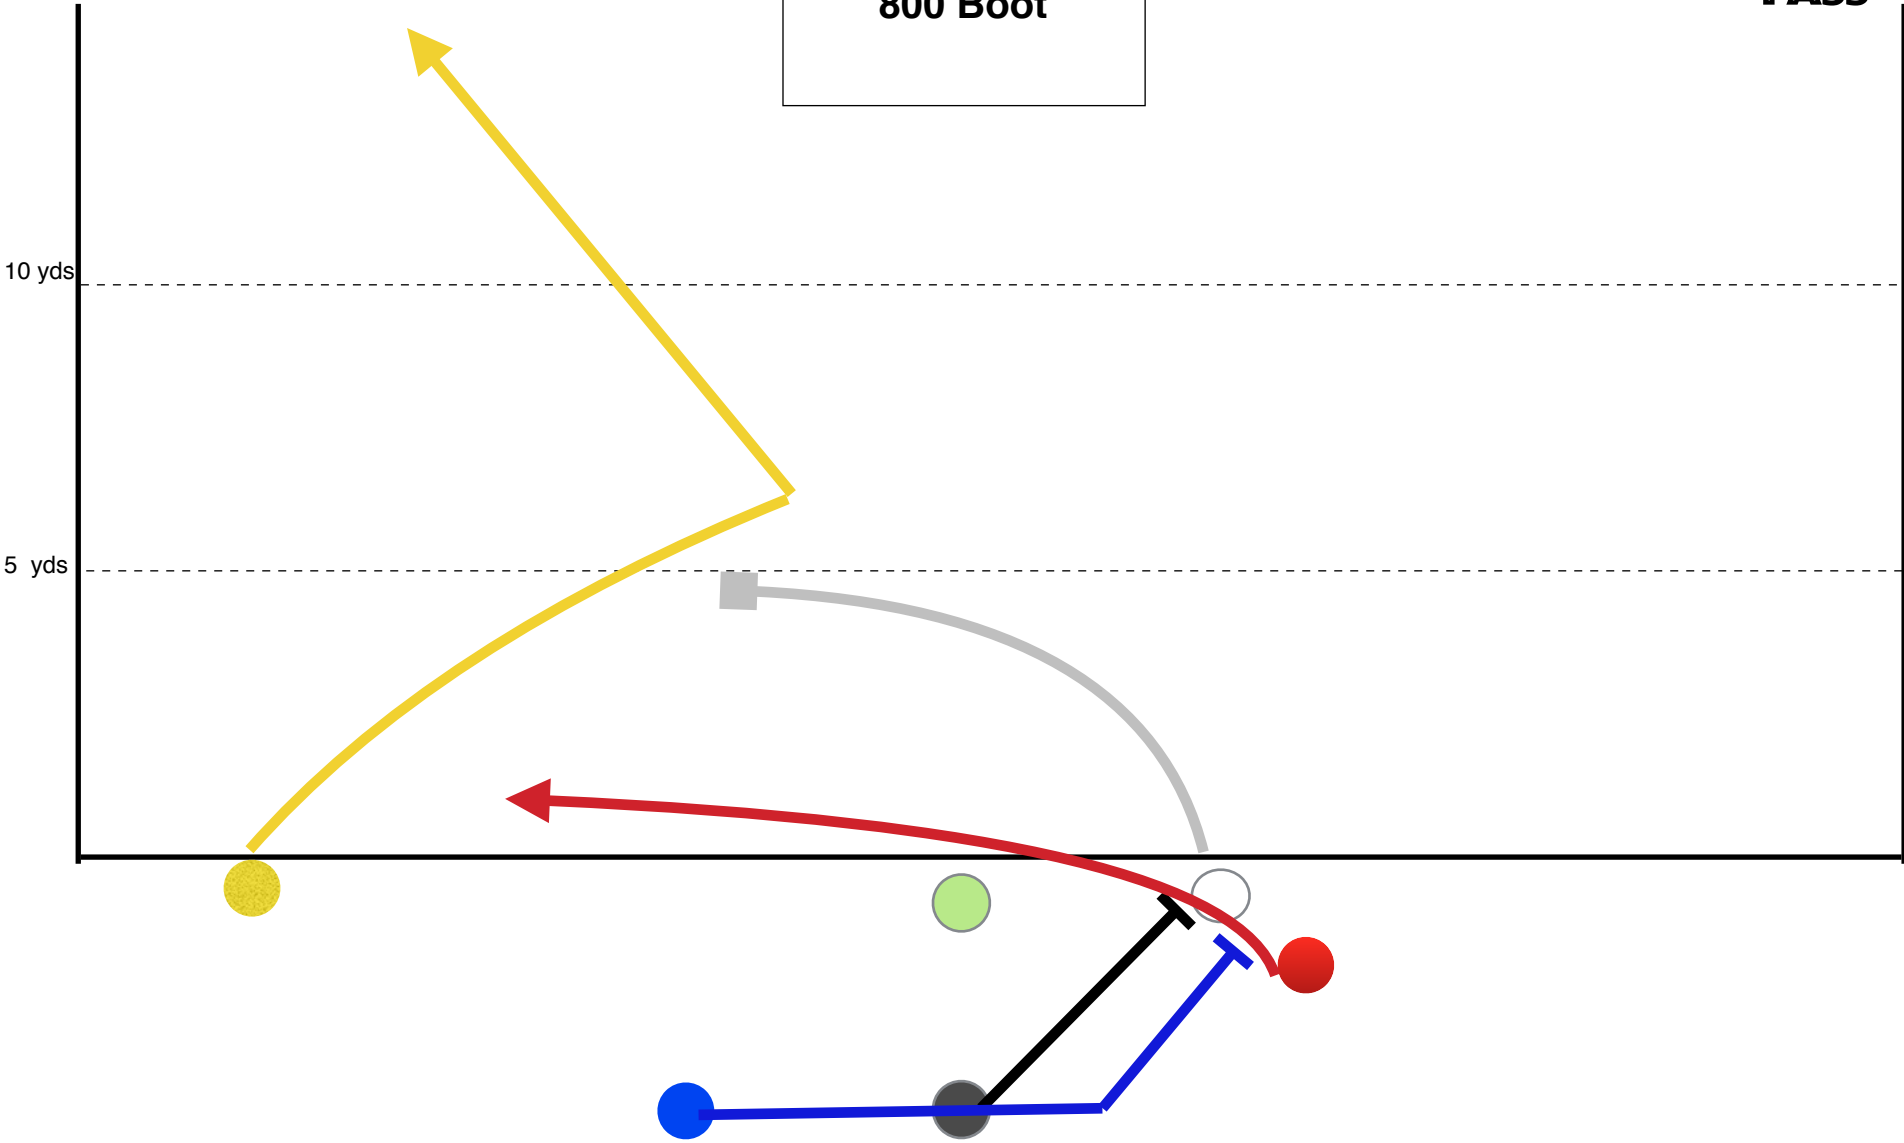

Dubs
2,2,8,9
swing

PASS

Dubs
SQ,2,9,8
swing

PASS

800 Power Pass

PASS

900 Power Pass

PASS

800 Boot

PASS

900 Boot

PASS

800
7,8,6
Flats

PASS

800
out & up,8,5
Flats

PASS

800
2,9,9
Swings

PASS

**Trips Left Gun
963**

PASS

Trips Left Gun
929

PASS

**Trips Left Gun
9Squirrel9**

PASS