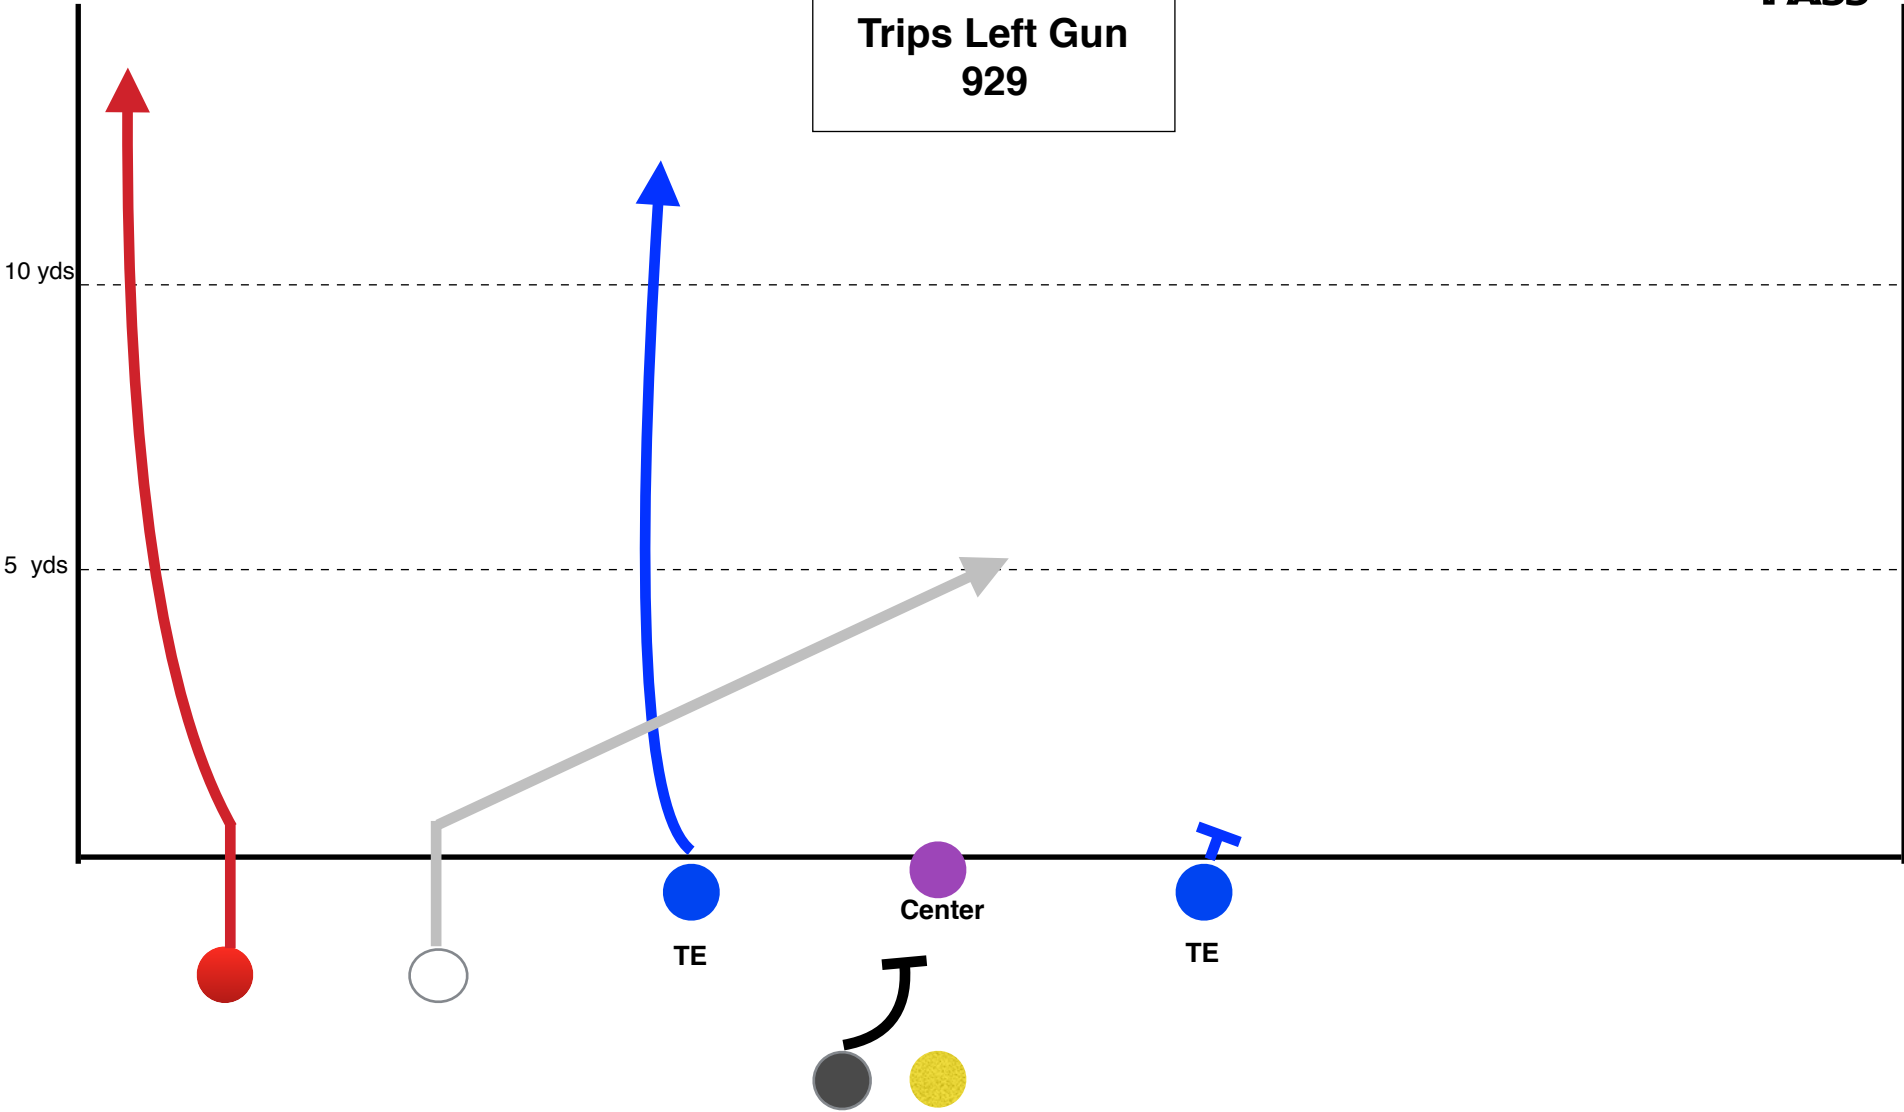

800
2,9,9
Swings

PASS

**Trips Left Gun
963**

PASS

Trips Left Gun
929

PASS

**Trips Left Gun
9Squirrel9**

PASS

Trips Left Gun
223

PASS

Trips Left Gun
293

PASS

Trips Left Gun
9,3,SQ

PASS

800 Flop

10 yds