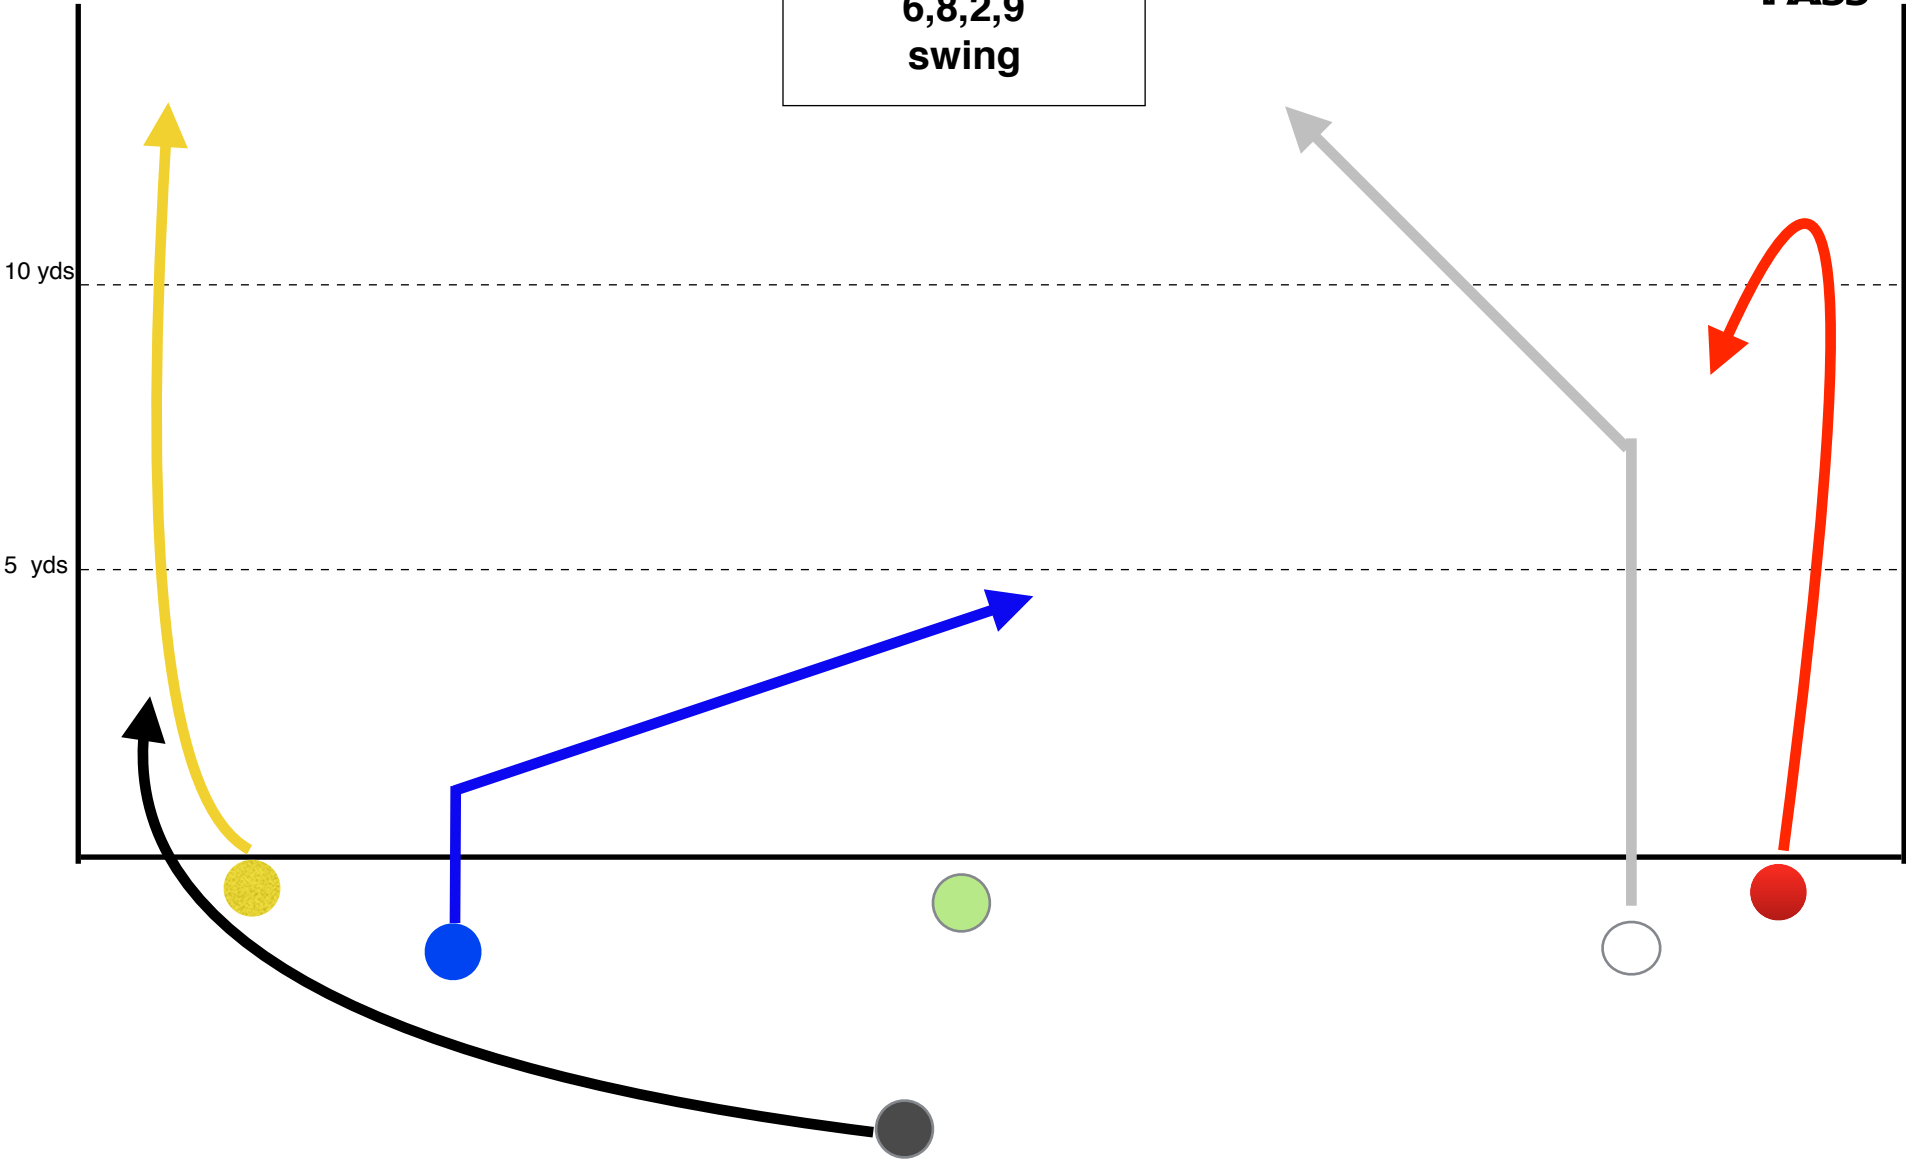

Dubs
6,8,2,9
swing

PASS