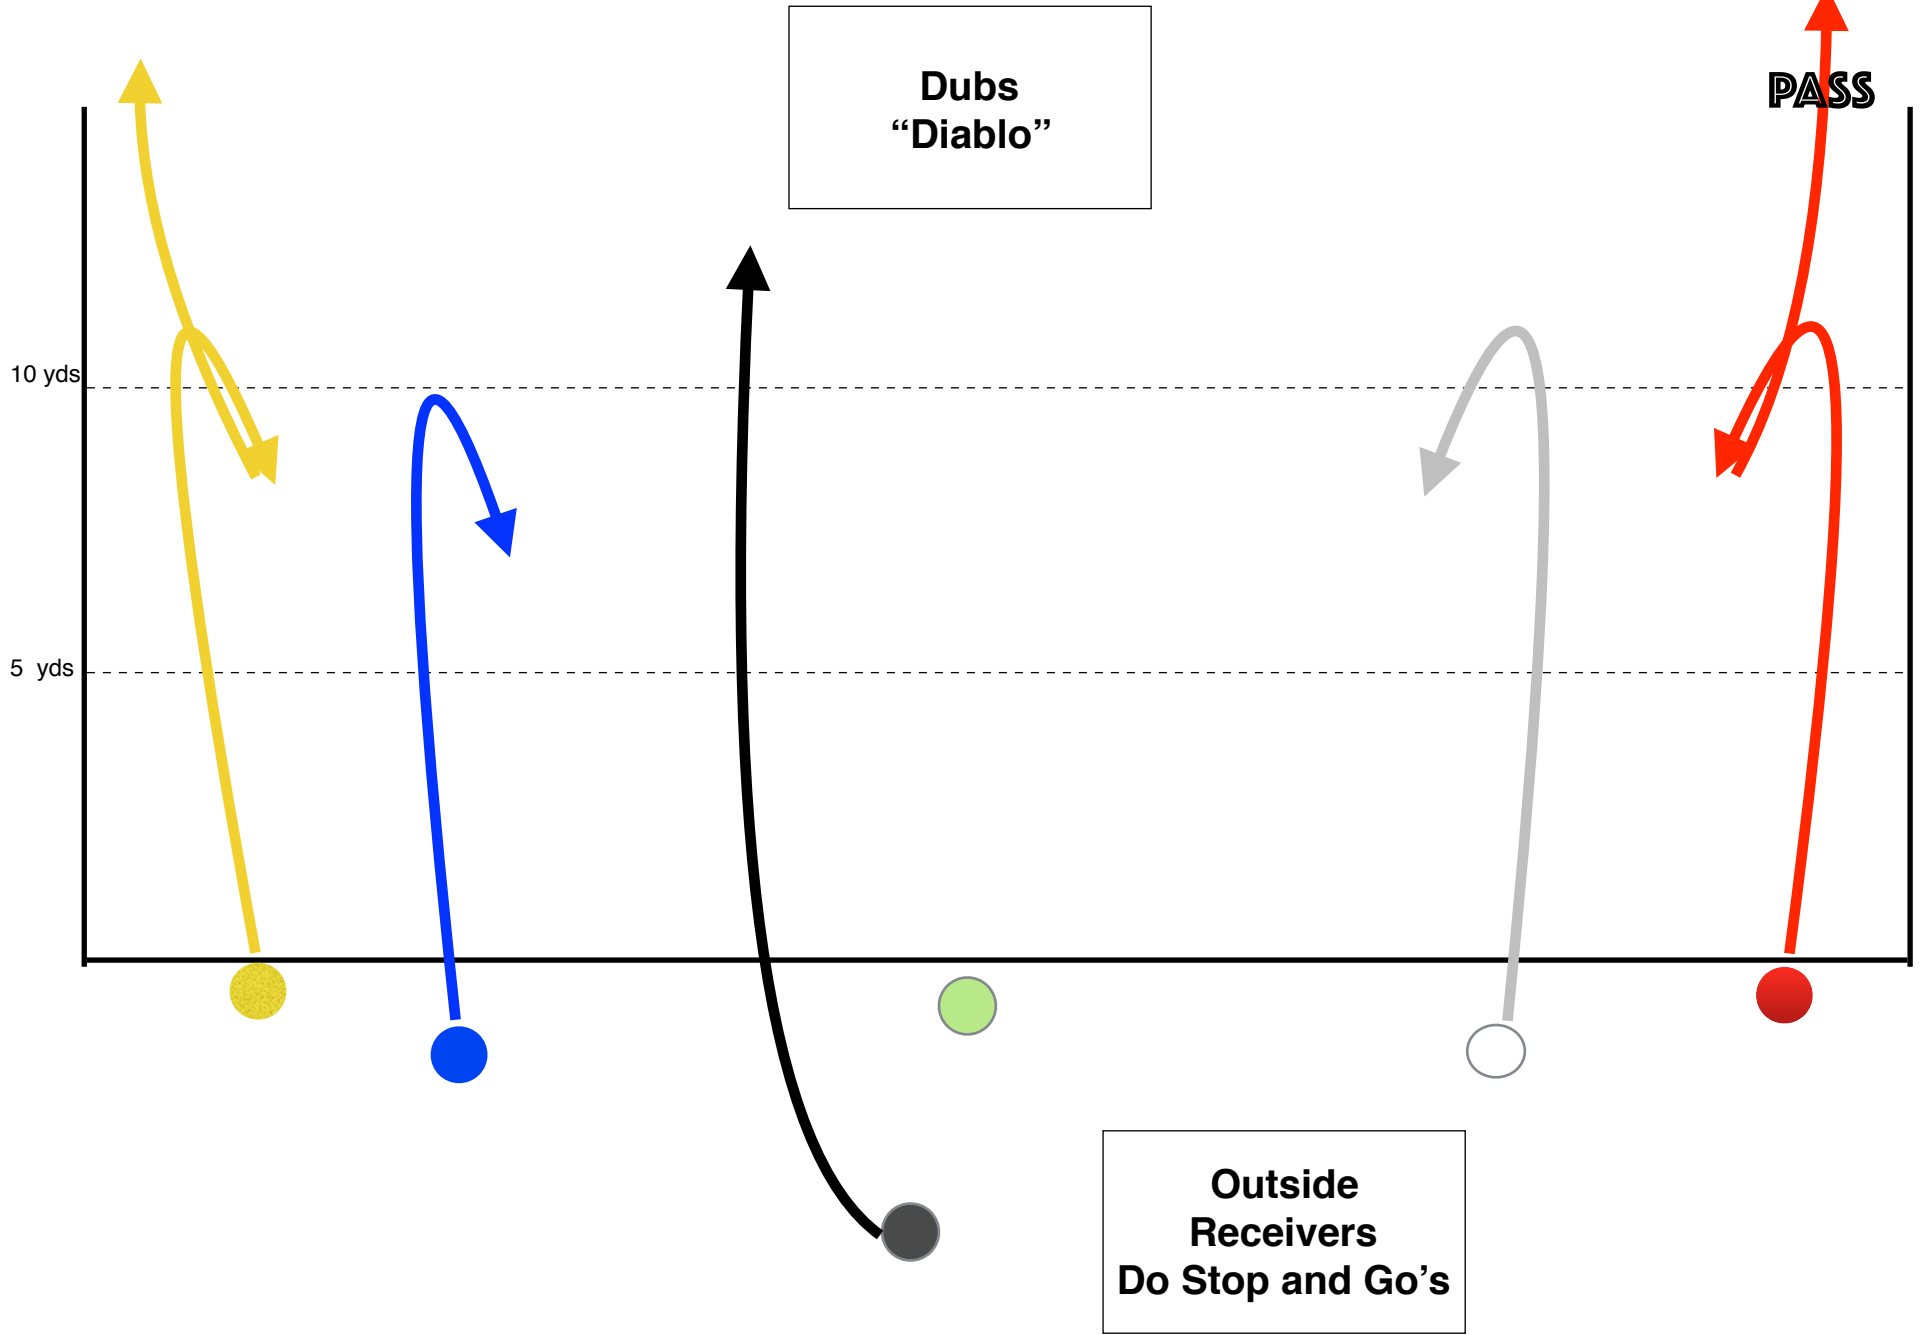

Dubs
DEVIL

PASS

Dubs
RAIDER

PASS

Dubs
PICASSO

PASS

10 yds

5 yds

Just a Normal
Draw

Dubs
Van Gogh

PASS

10 yds

5 yds

Fake Draw
Hit deep slot
comeback
(15yds)

**Dubs
stop, post
corner, seam,
curl
swing**

PASS