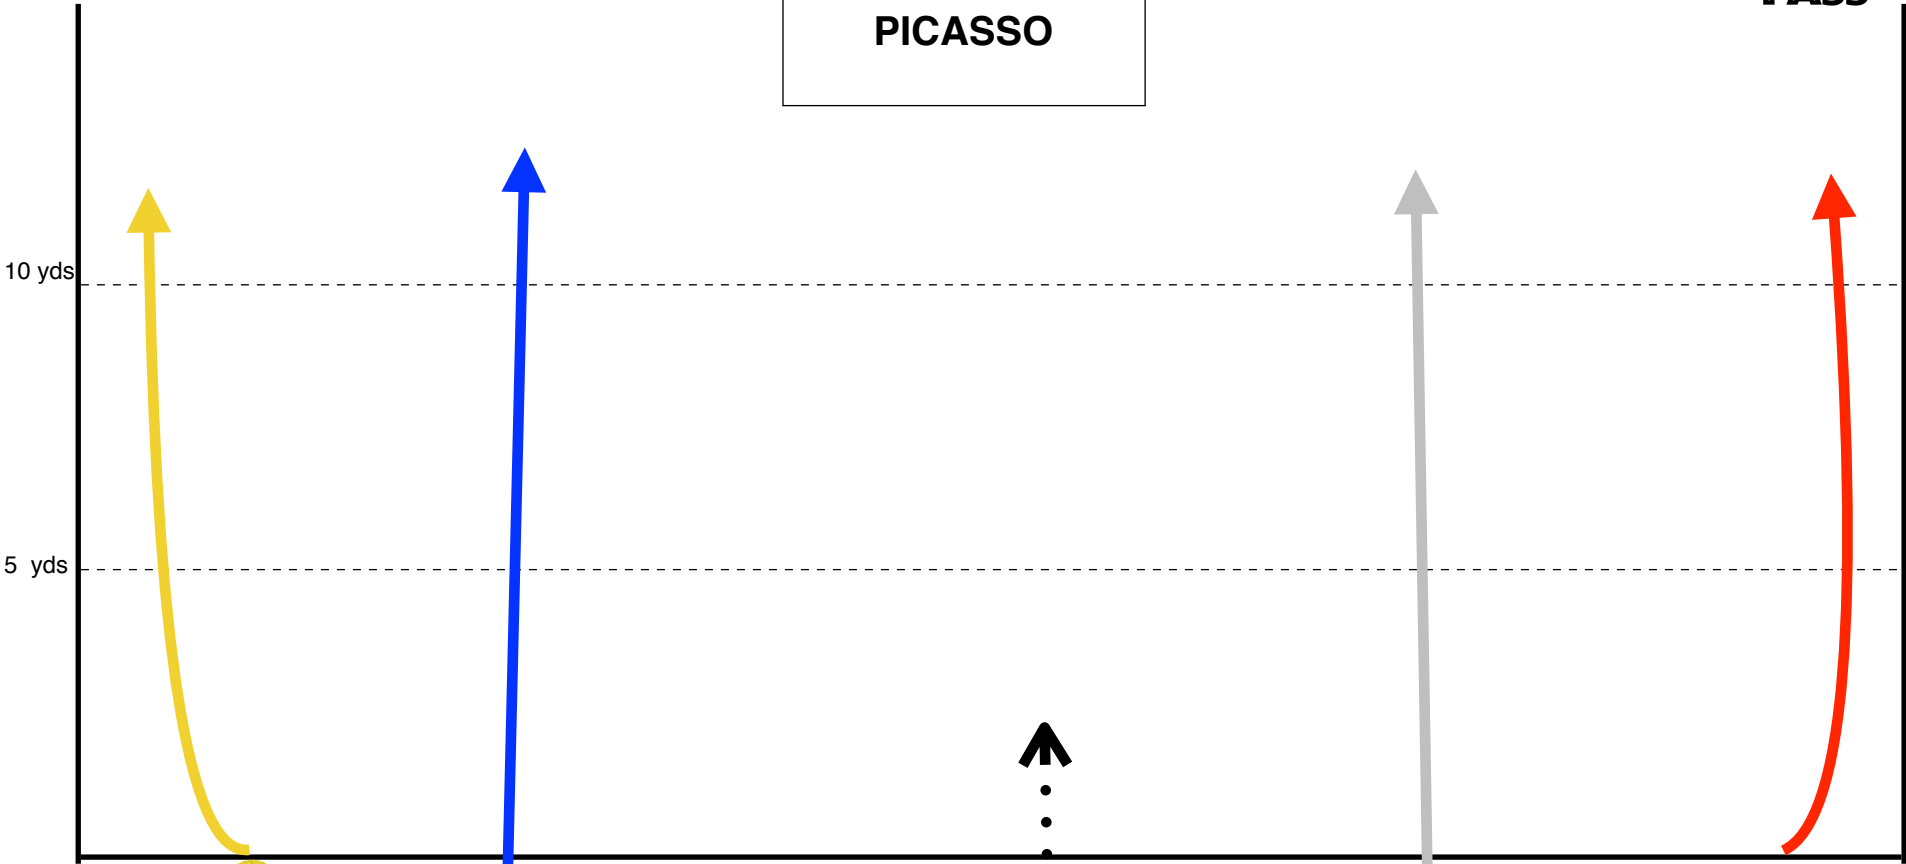

Dubs
PICASSO

PASS

10 yds

5 yds

Just a Normal
Draw