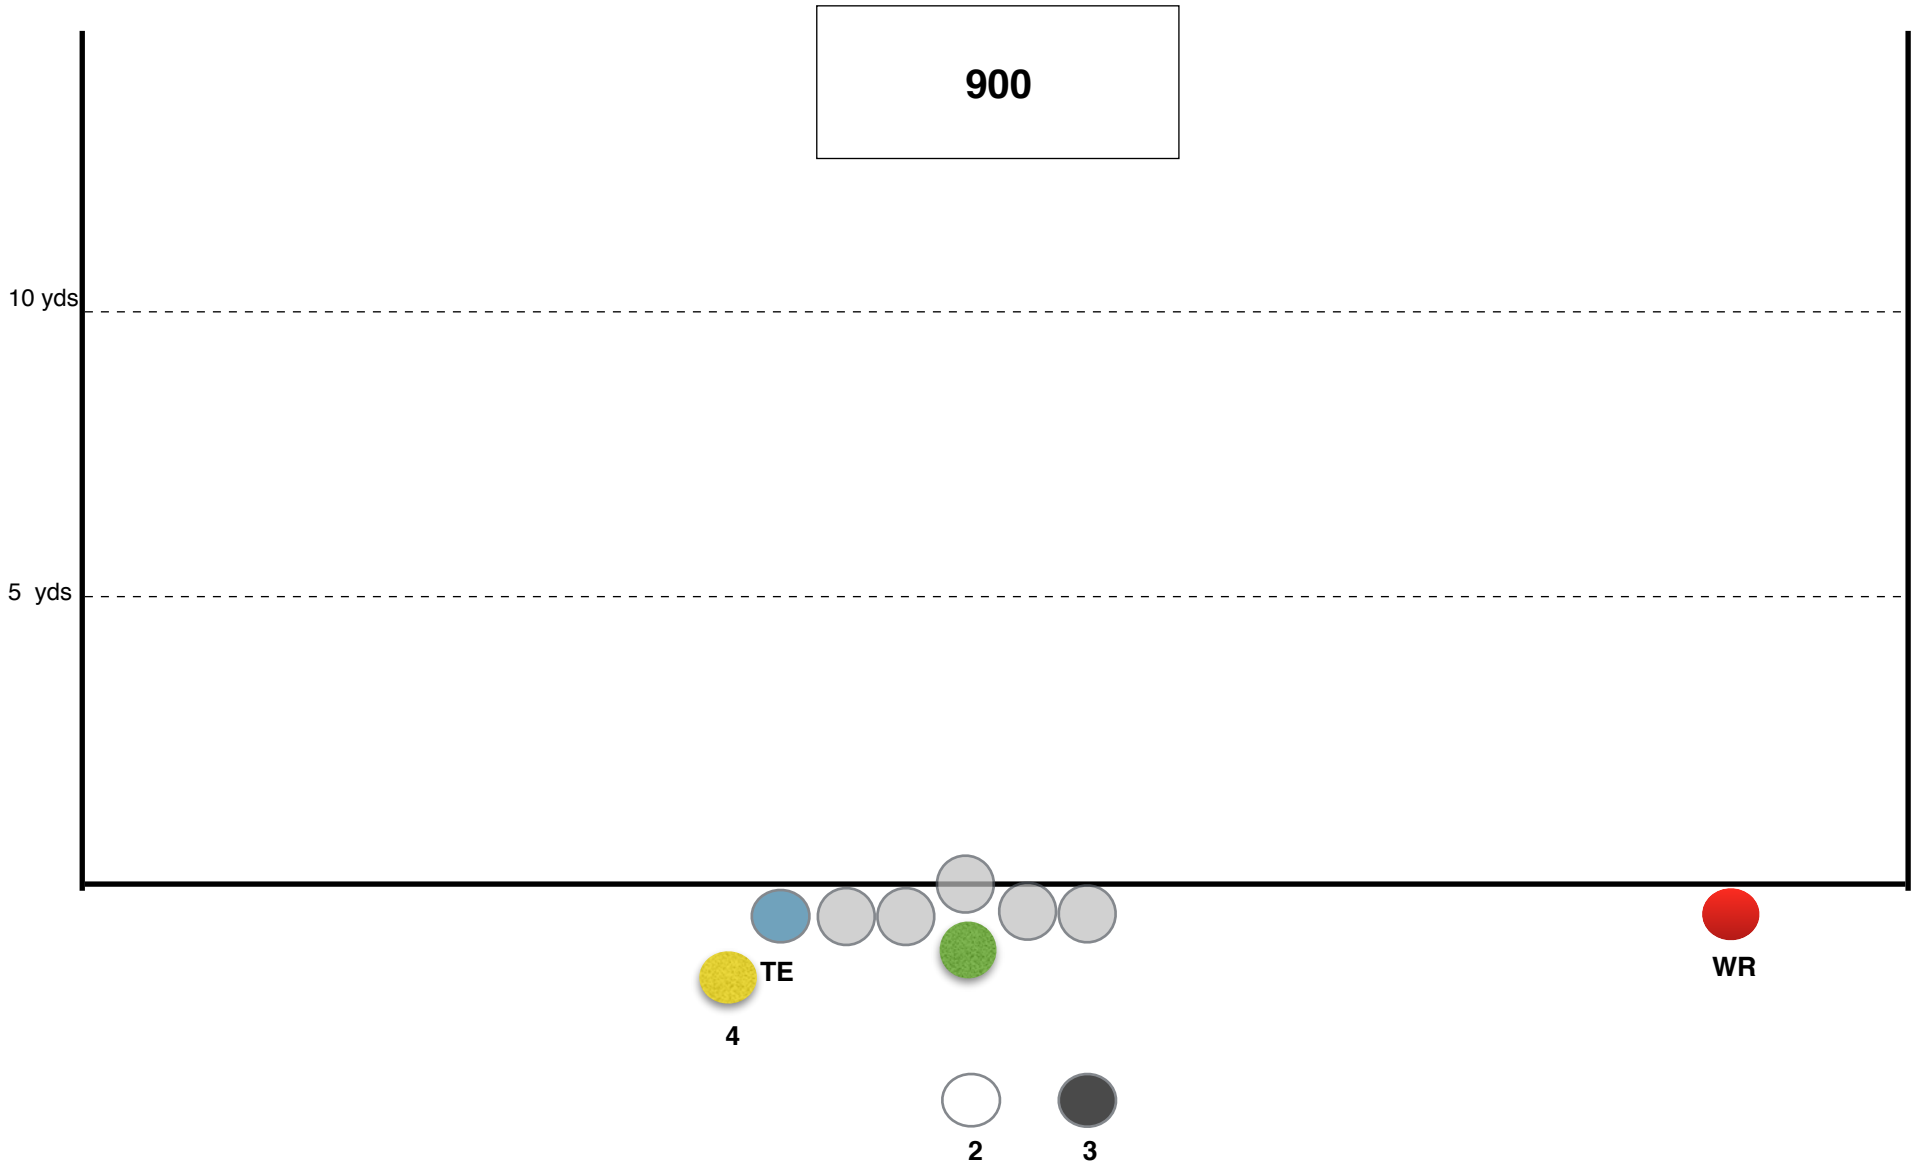

800
2,9,9
Swings

PASS

**Trips Left Gun
963**

PASS

Trips Left Gun
929

PASS

**Trips Left Gun
9Squirrel9**

PASS

Trips Left Gun
223

PASS

Trips Left Gun
293

PASS

Trips Left Gun
9,3,SQ

PASS

800 Flop

10 yds

5 yds

900 Flop

10 yds

5 yds

WR

4

TE

2