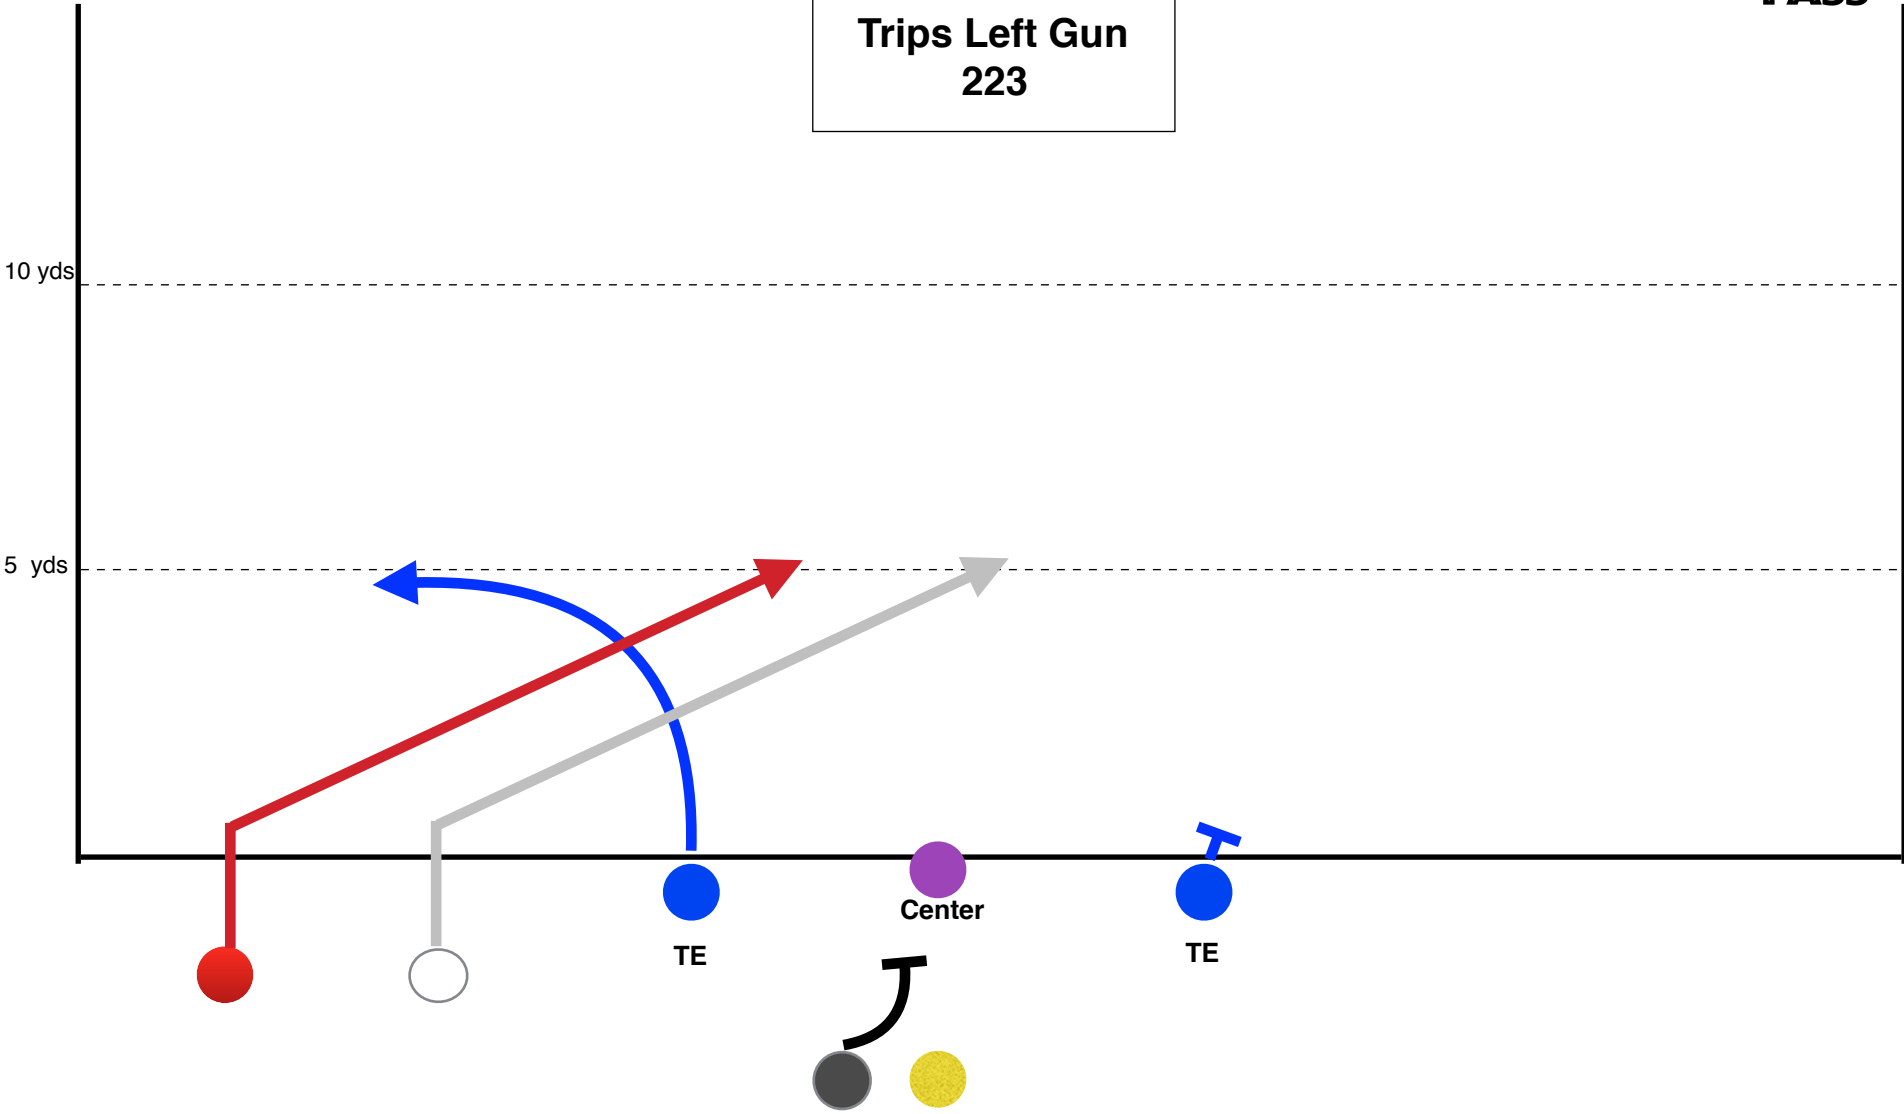

800 Boot

PASS

900 Boot

PASS

800
7,8,6
Flats

PASS

800
out & up,8,5
Flats

PASS

800
2,9,9
Swings

PASS

**Trips Left Gun
963**

PASS

Trips Left Gun
929

PASS

**Trips Left Gun
9Squirrel9**

PASS

Trips Left Gun
223

PASS

Trips Left Gun
293

PASS

Trips Left Gun
9,3,SQ

PASS

800 Flop

10 yds

5 yds

900 Flop

10 yds

5 yds

WR

4

TE

2