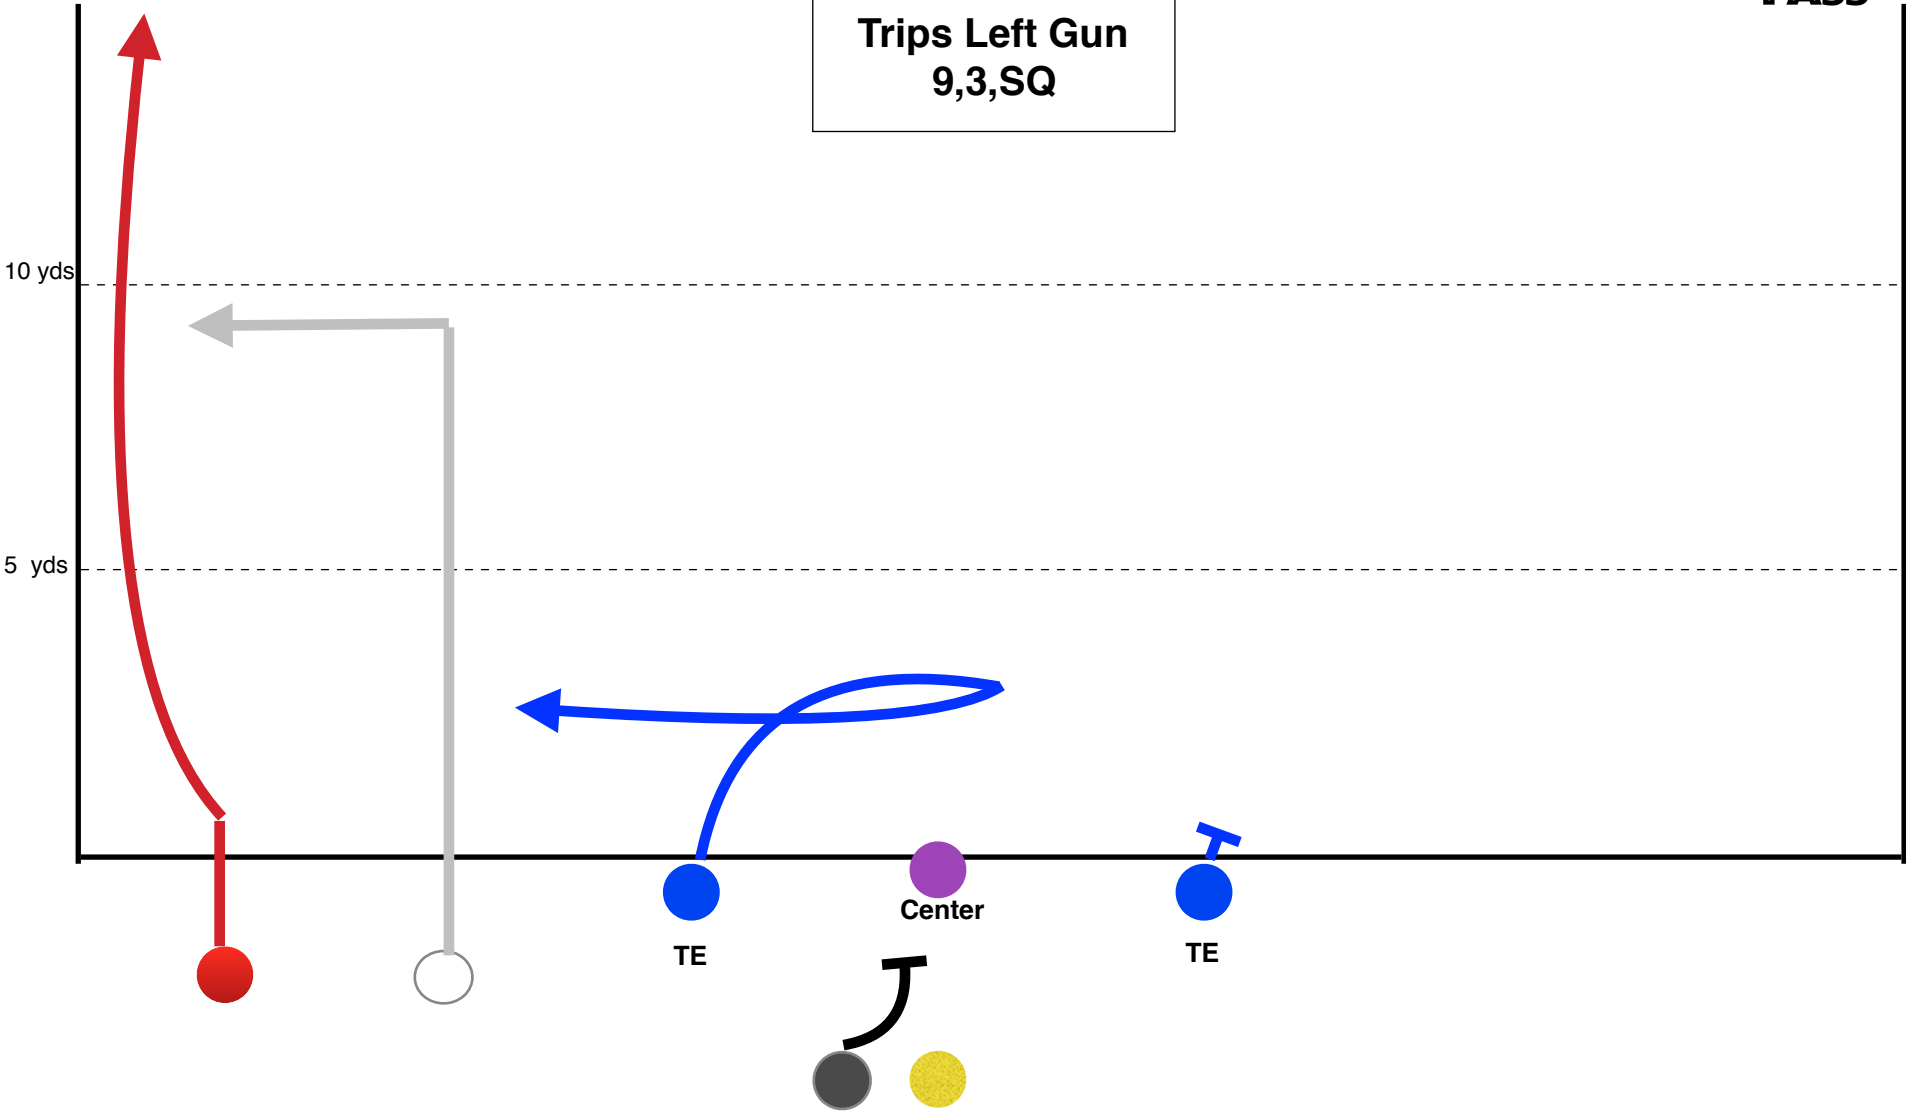

800
2,9,9
Swings

PASS

**Trips Left Gun
963**

PASS

Trips Left Gun
929

PASS

**Trips Left Gun
9Squirrel9**

PASS

Trips Left Gun
223

PASS

Trips Left Gun
293

PASS

Trips Left Gun
9,3,SQ

PASS

800 Flop

10 yds

5 yds

900 Flop

10 yds

5 yds

WR

4

TE

2