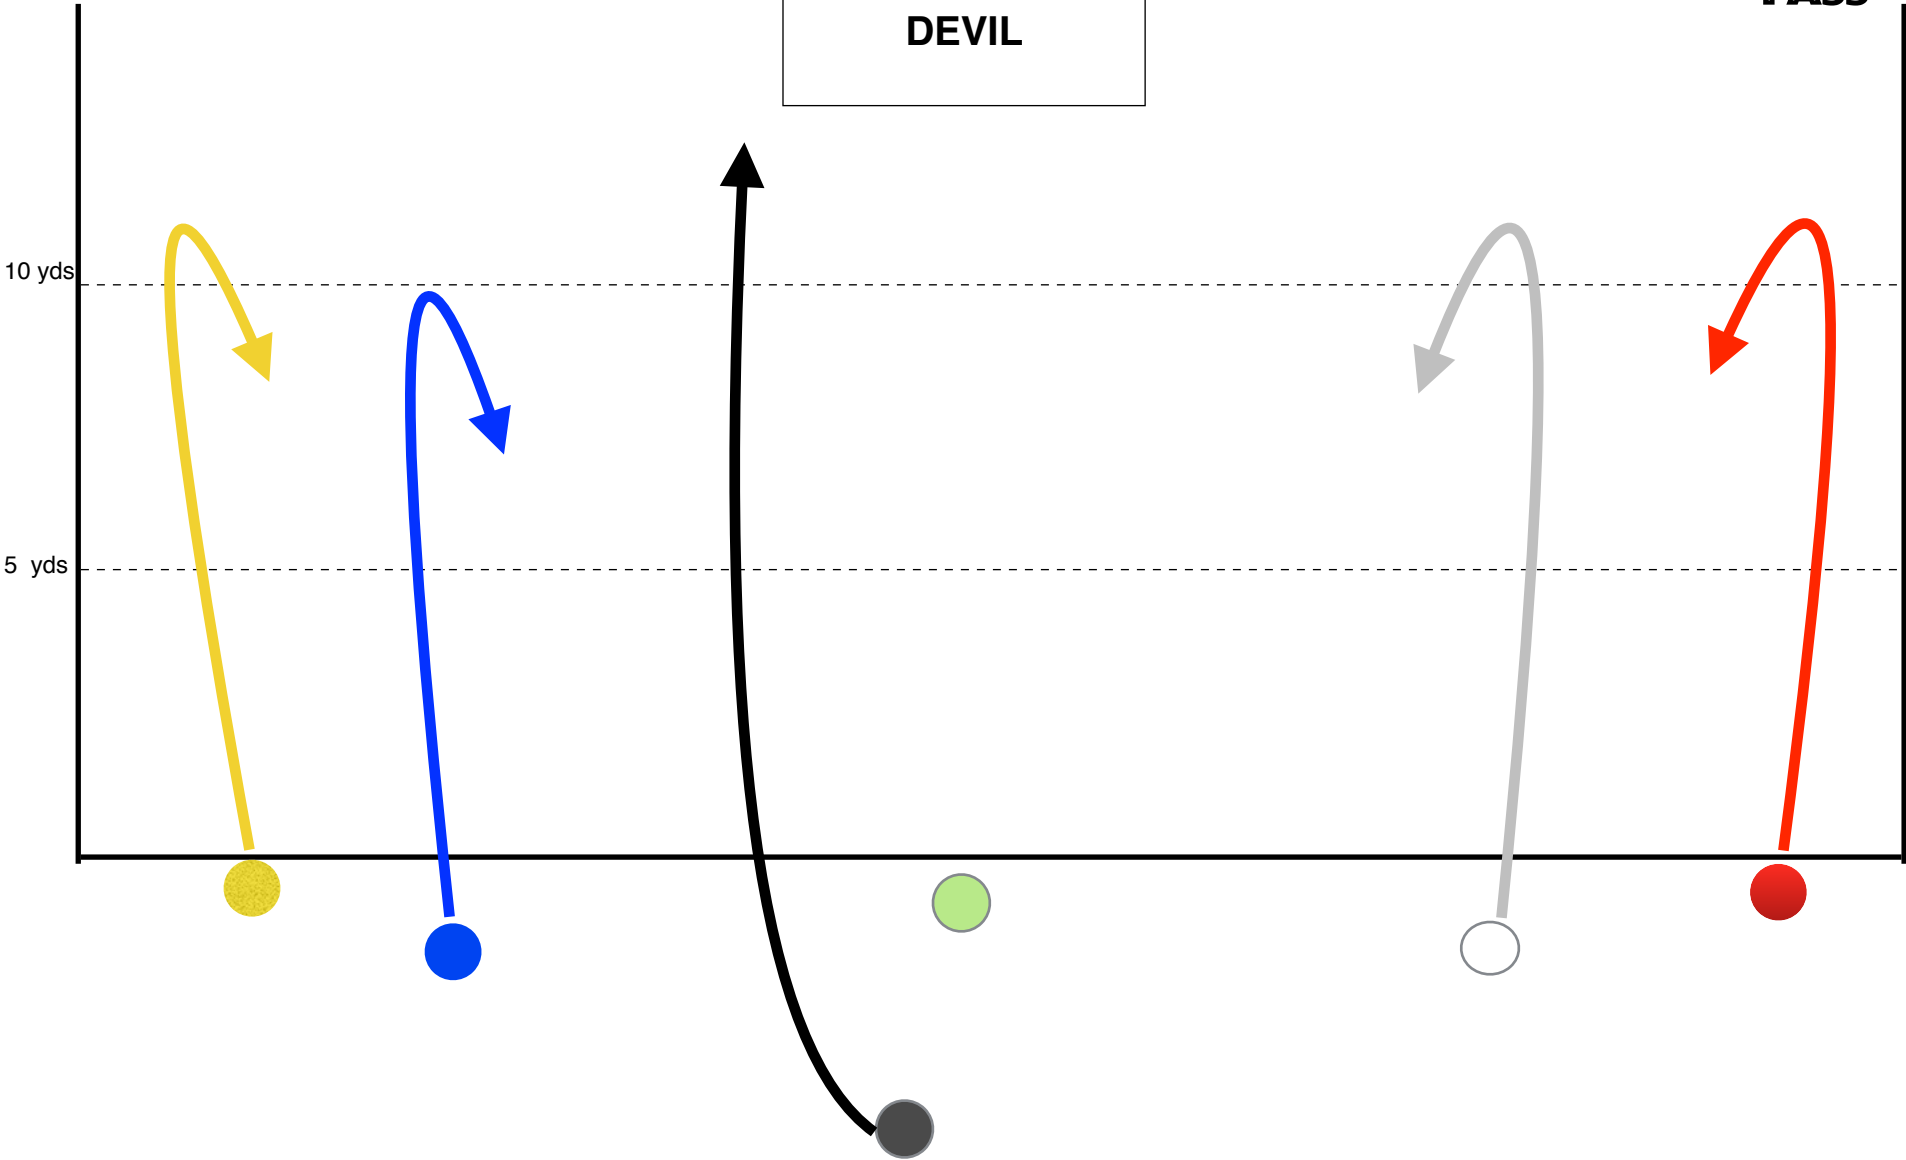

Dubs
DEVIL

PASS