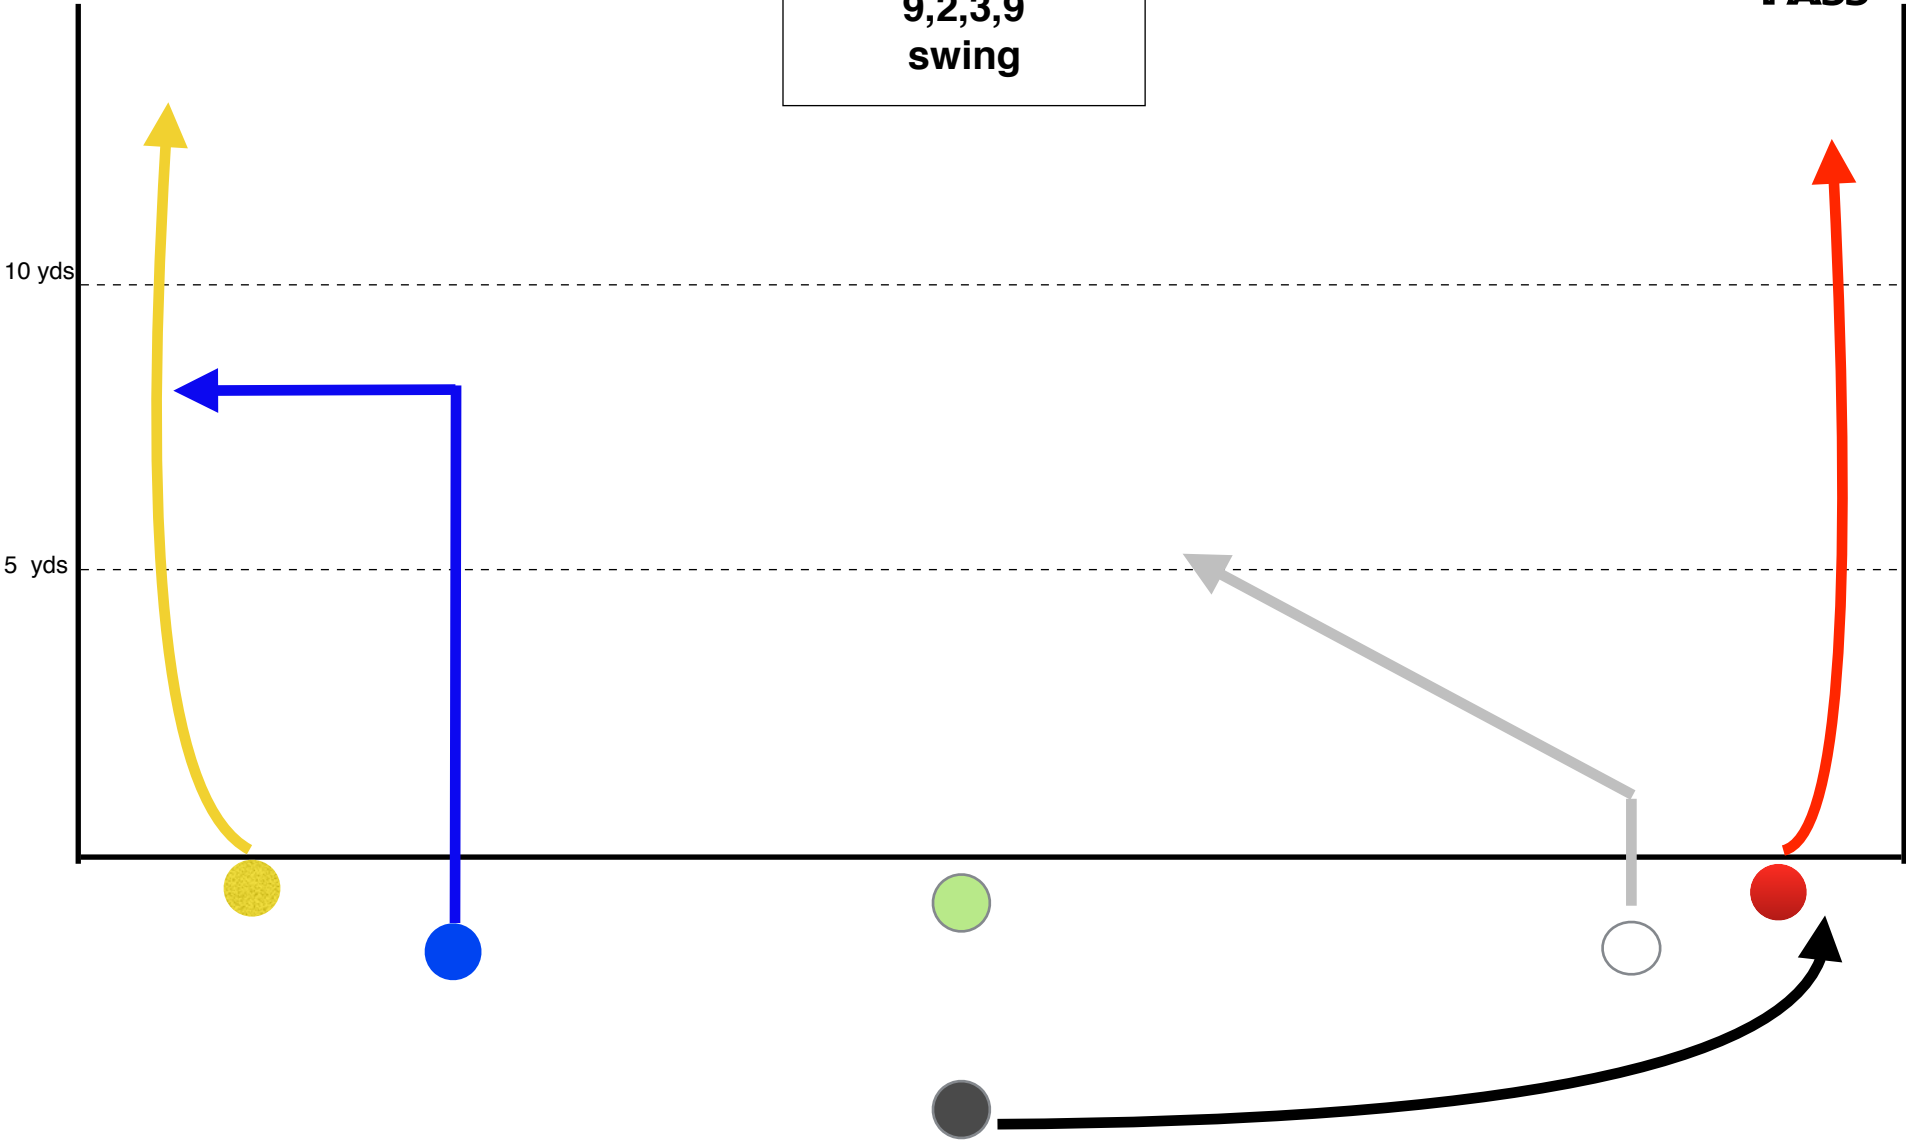

Dubs
9,2,3,9
swing

PASS