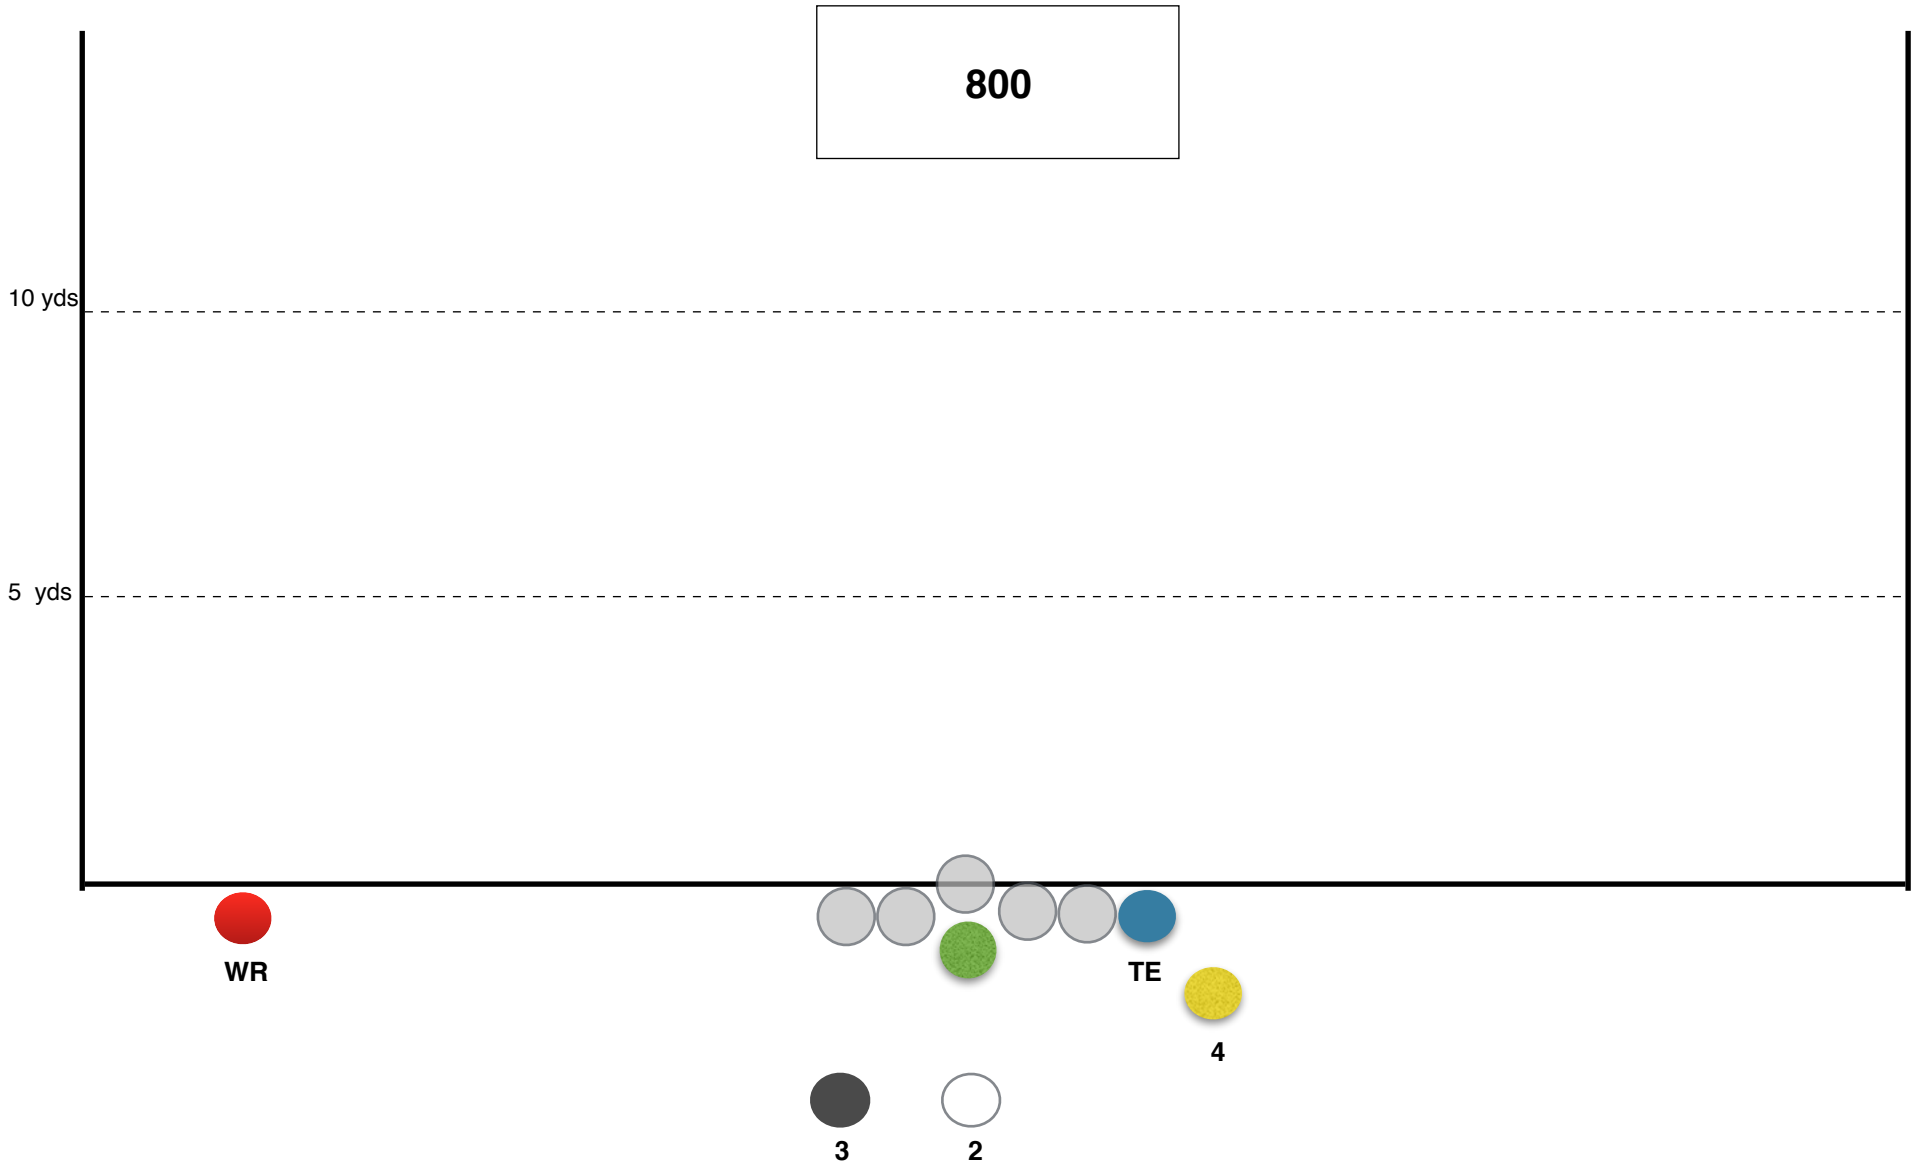

800
2,9,9
Swings

PASS

**Trips Left Gun
963**

PASS

Trips Left Gun
929

PASS

**Trips Left Gun
9Squirrel9**

PASS

Trips Left Gun
223

PASS

Trips Left Gun
293

PASS

Trips Left Gun
9,3,SQ

PASS

800 Flop

10 yds

5 yds

900 Flop

10 yds

5 yds

WR

4

TE

2