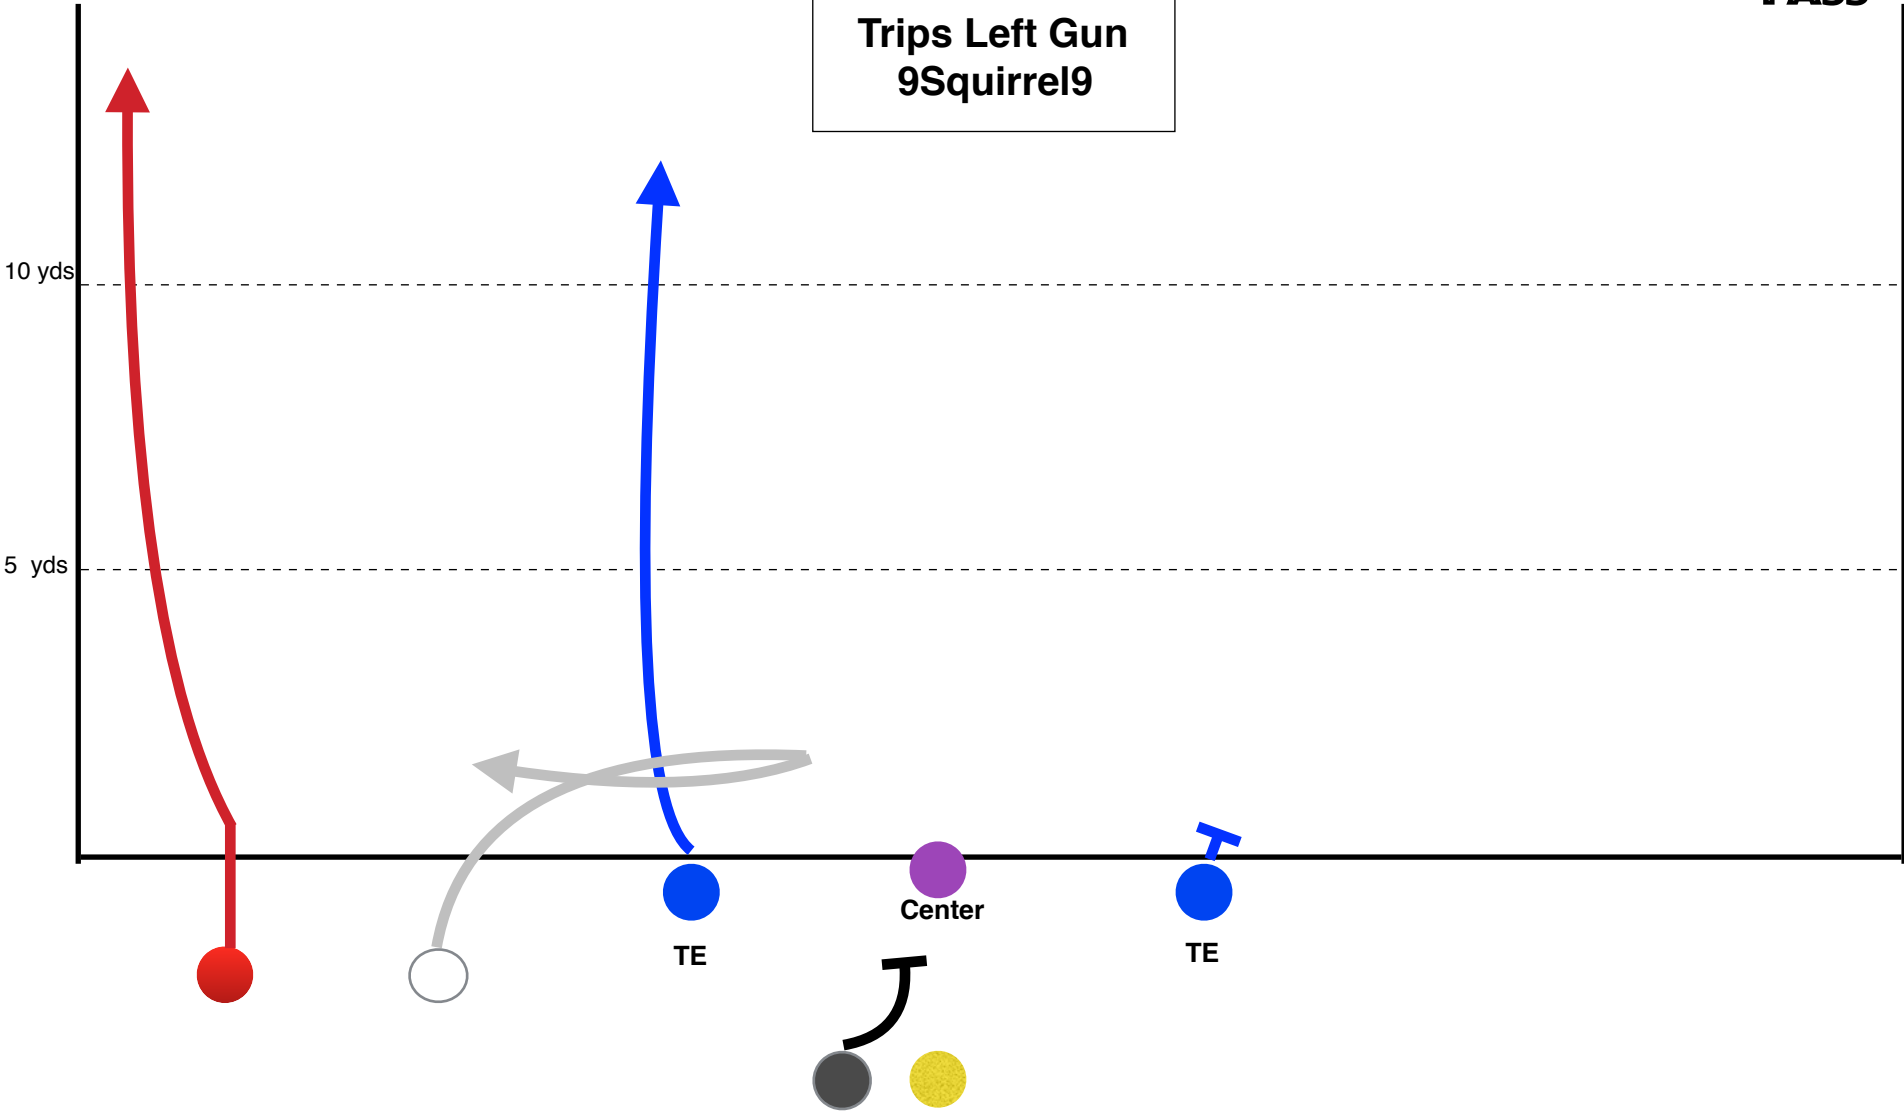

800
2,9,9
Swings

PASS

**Trips Left Gun
963**

PASS

Trips Left Gun
929

PASS

**Trips Left Gun
9Squirrel9**

PASS

Trips Left Gun
223

PASS

Trips Left Gun
293

PASS

Trips Left Gun
9,3,SQ

PASS

800 Flop

10 yds