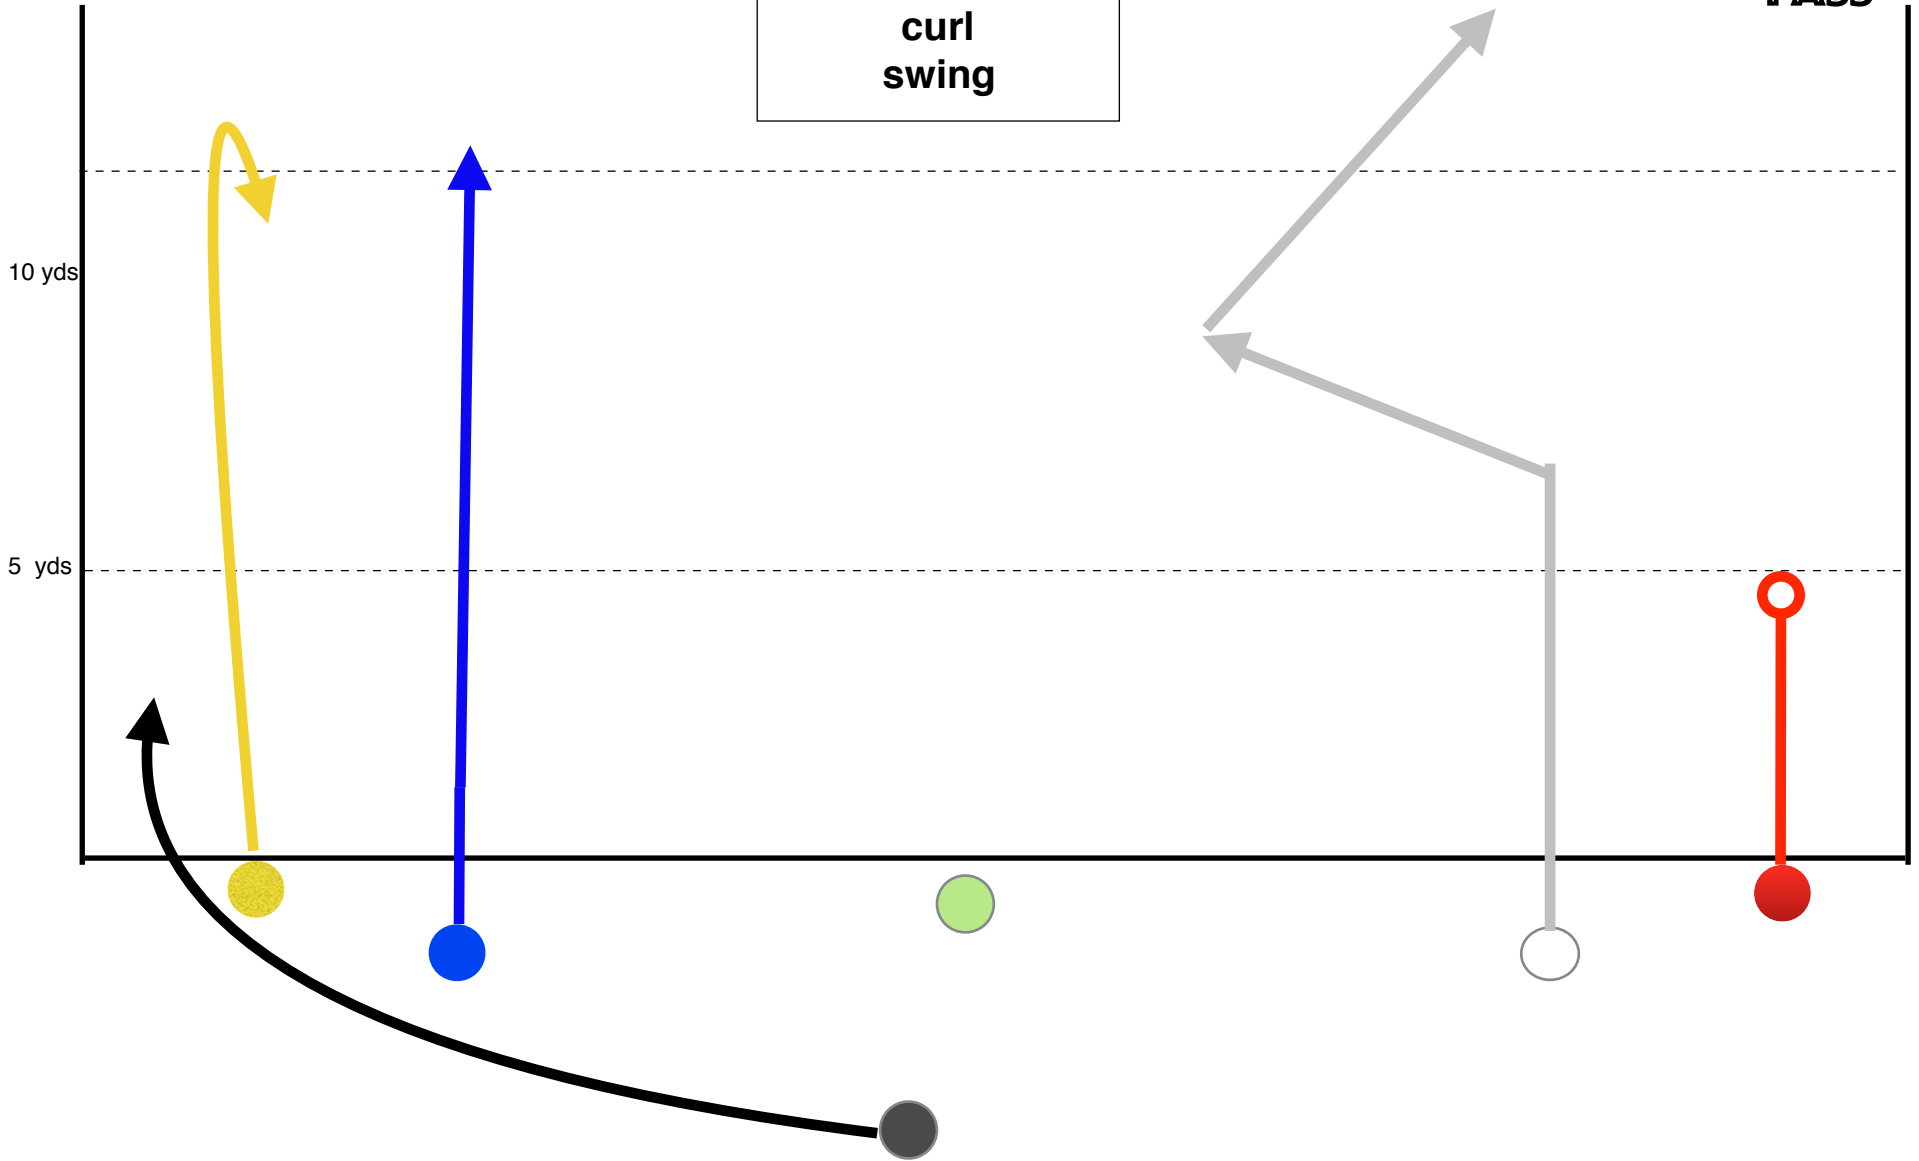

Just a Normal
Draw

Dubs
Van Gogh

PASS

10 yds

5 yds

Fake Draw
Hit deep slot
comeback
(15yds)

**Dubs
stop, post
corner, seam,
curl
swing**

PASS