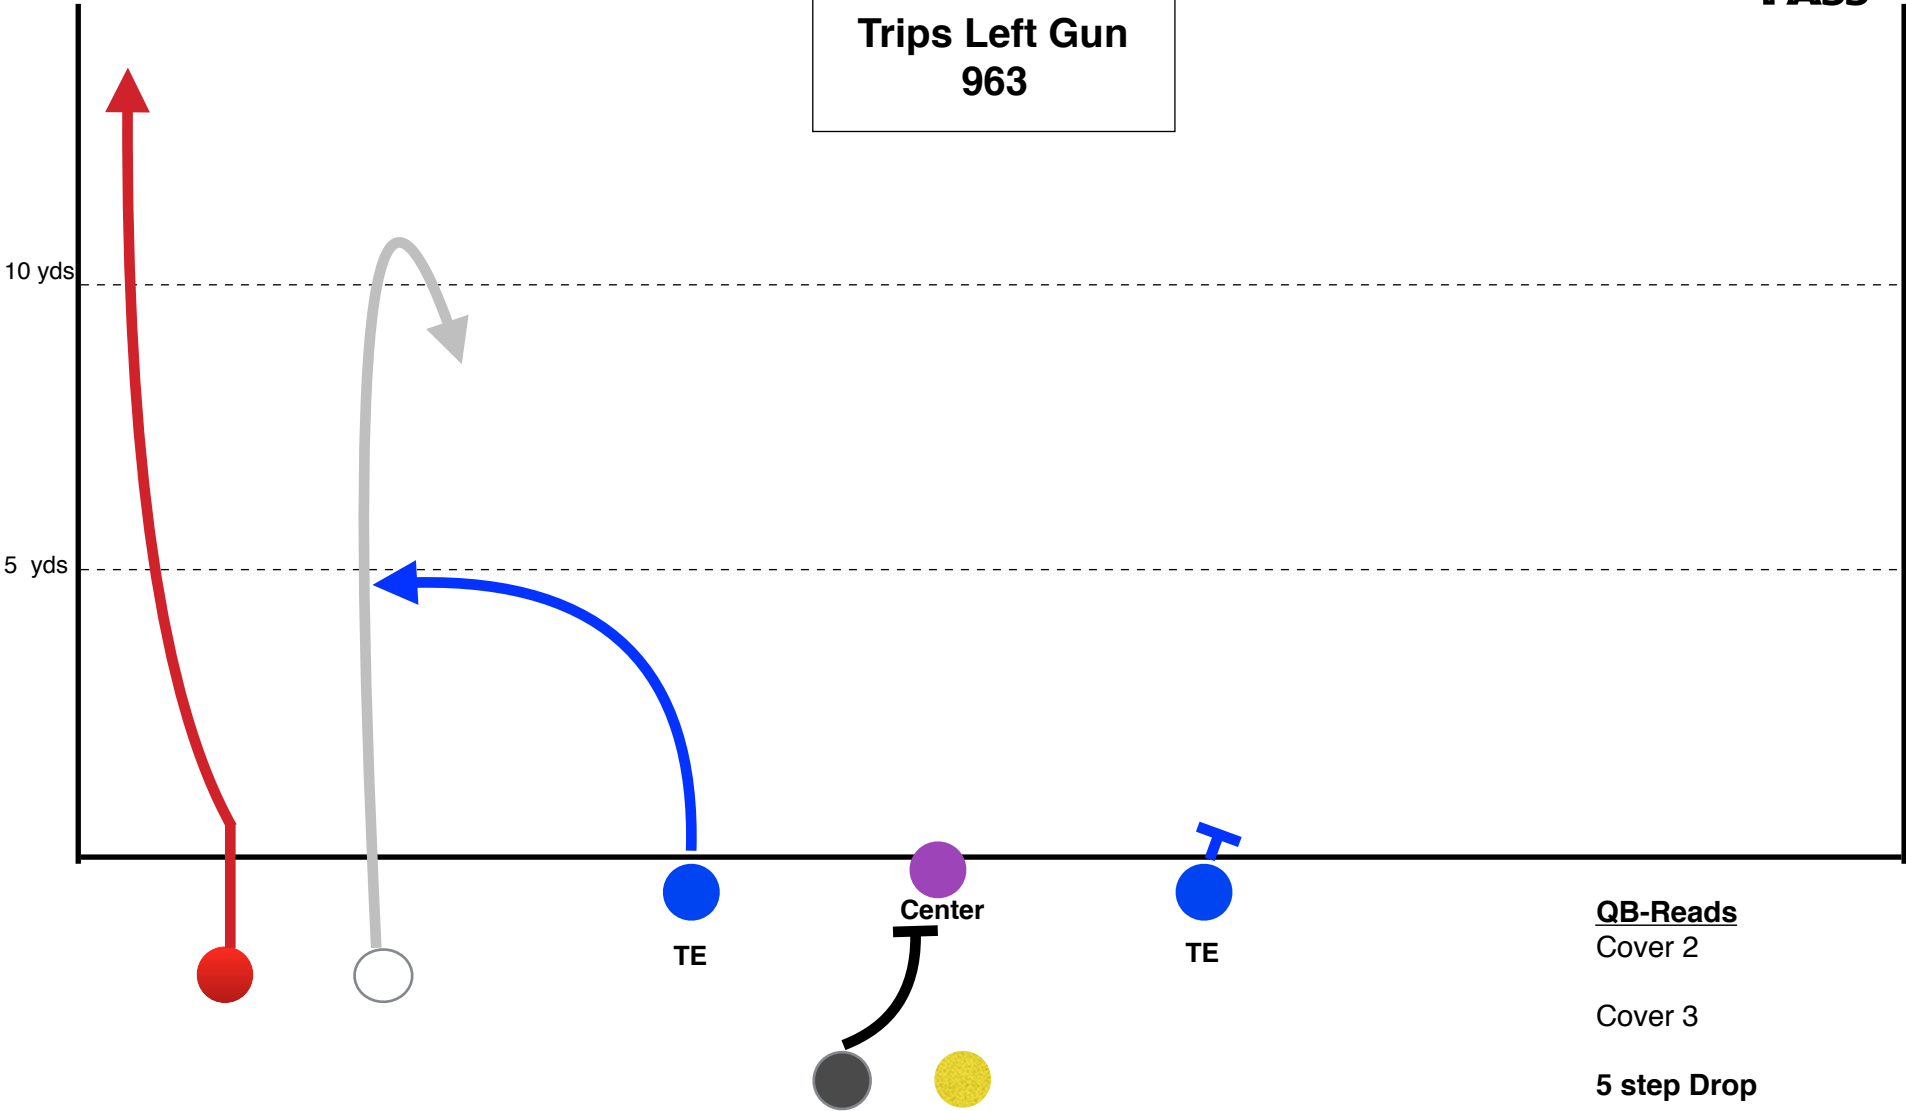

800 Boot

PASS

900 Boot

PASS

800
7,8,6
Flats

PASS

800
out & up,8,5
Flats

PASS

800
2,9,9
Swings

PASS

**Trips Left Gun
963**

PASS

Trips Left Gun
929

PASS

**Trips Left Gun
9Squirrel9**

PASS